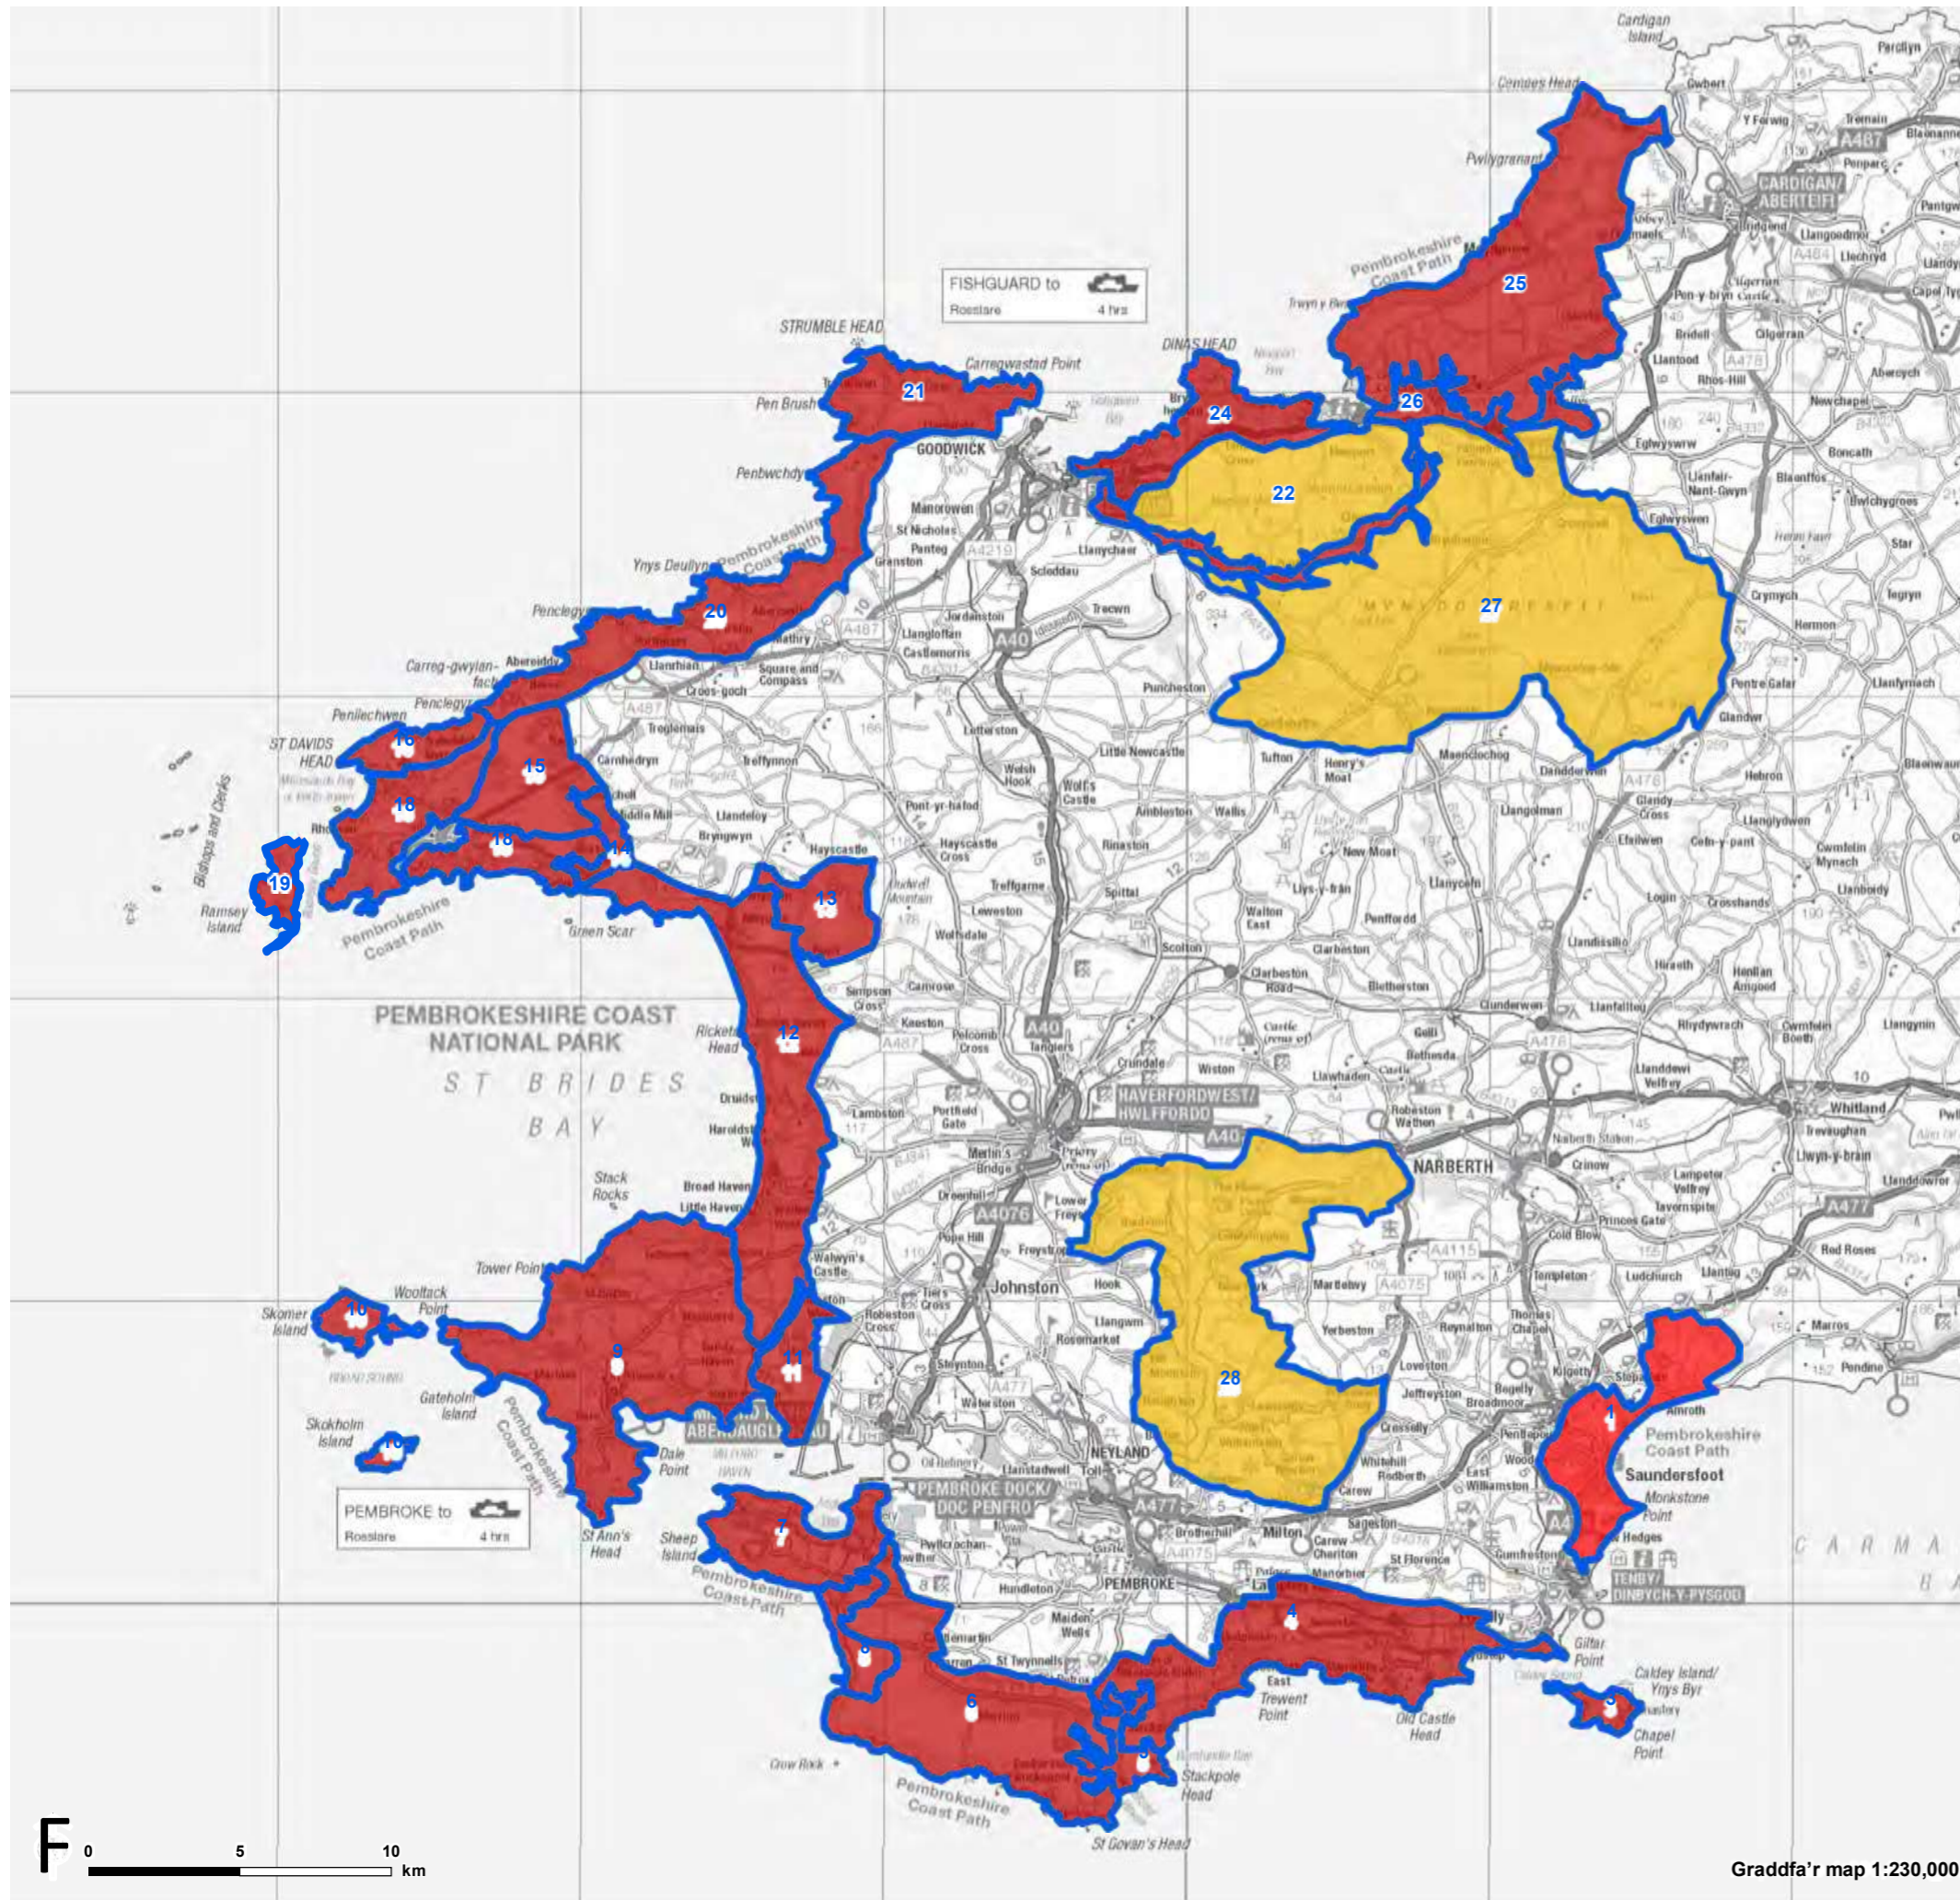

Ffigwr 4.5: Sensitifwydd tirwedd i goetiroedd cymysg ar raddfa fach

- Sensitifwydd uchel
- Sensitifwydd cymedrol-uchel
- Sensitifwydd cymedrol
- Sensitifwydd isel-cymedrol
- Sensitifwydd isel
- Ardal Cymeriad Tirwedd

- ACT 1: Arfordir Anheddog Saundersfoot
- ACT 3: Ynys Bŷr
- ACT 4: Maenorbŷr/Freshwater East
- ACT 5: Ystagswll
- ACT 6: Meysydd Castellmartin/Merrion
- ACT 7: Penrhyn Angle
- ACT 8: Freshwater West/Twyni Brownslade
- ACT 9: Marloes
- ACT 10: Sgomer a Sgogwm
- ACT 11: Cyron Purfa Herbrandston
- ACT 12: Bae Sain Ffraid
- ACT 13: Brandy Brook
- ACT 14: Cwm Solfach
- ACT 15: Comin Dowrog a Chomin Tretio
- ACT 16: Carn Llidi
- ACT 18: Pentir Tyddewi
- ACT 19: Ynys Dewi
- ACT 20: Trefin
- ACT 21: Pen Caer/Pen Strwmbwl
- ACT 22: Mynydd Caringli
- ACT 24: Pen Dinas
- ACT 25: Pen Cemaes
- ACT 26: Cwm Gwaun/Afon Nyfer
- ACT 27: Mynydd Preseli
- ACT 28: Daugleddau