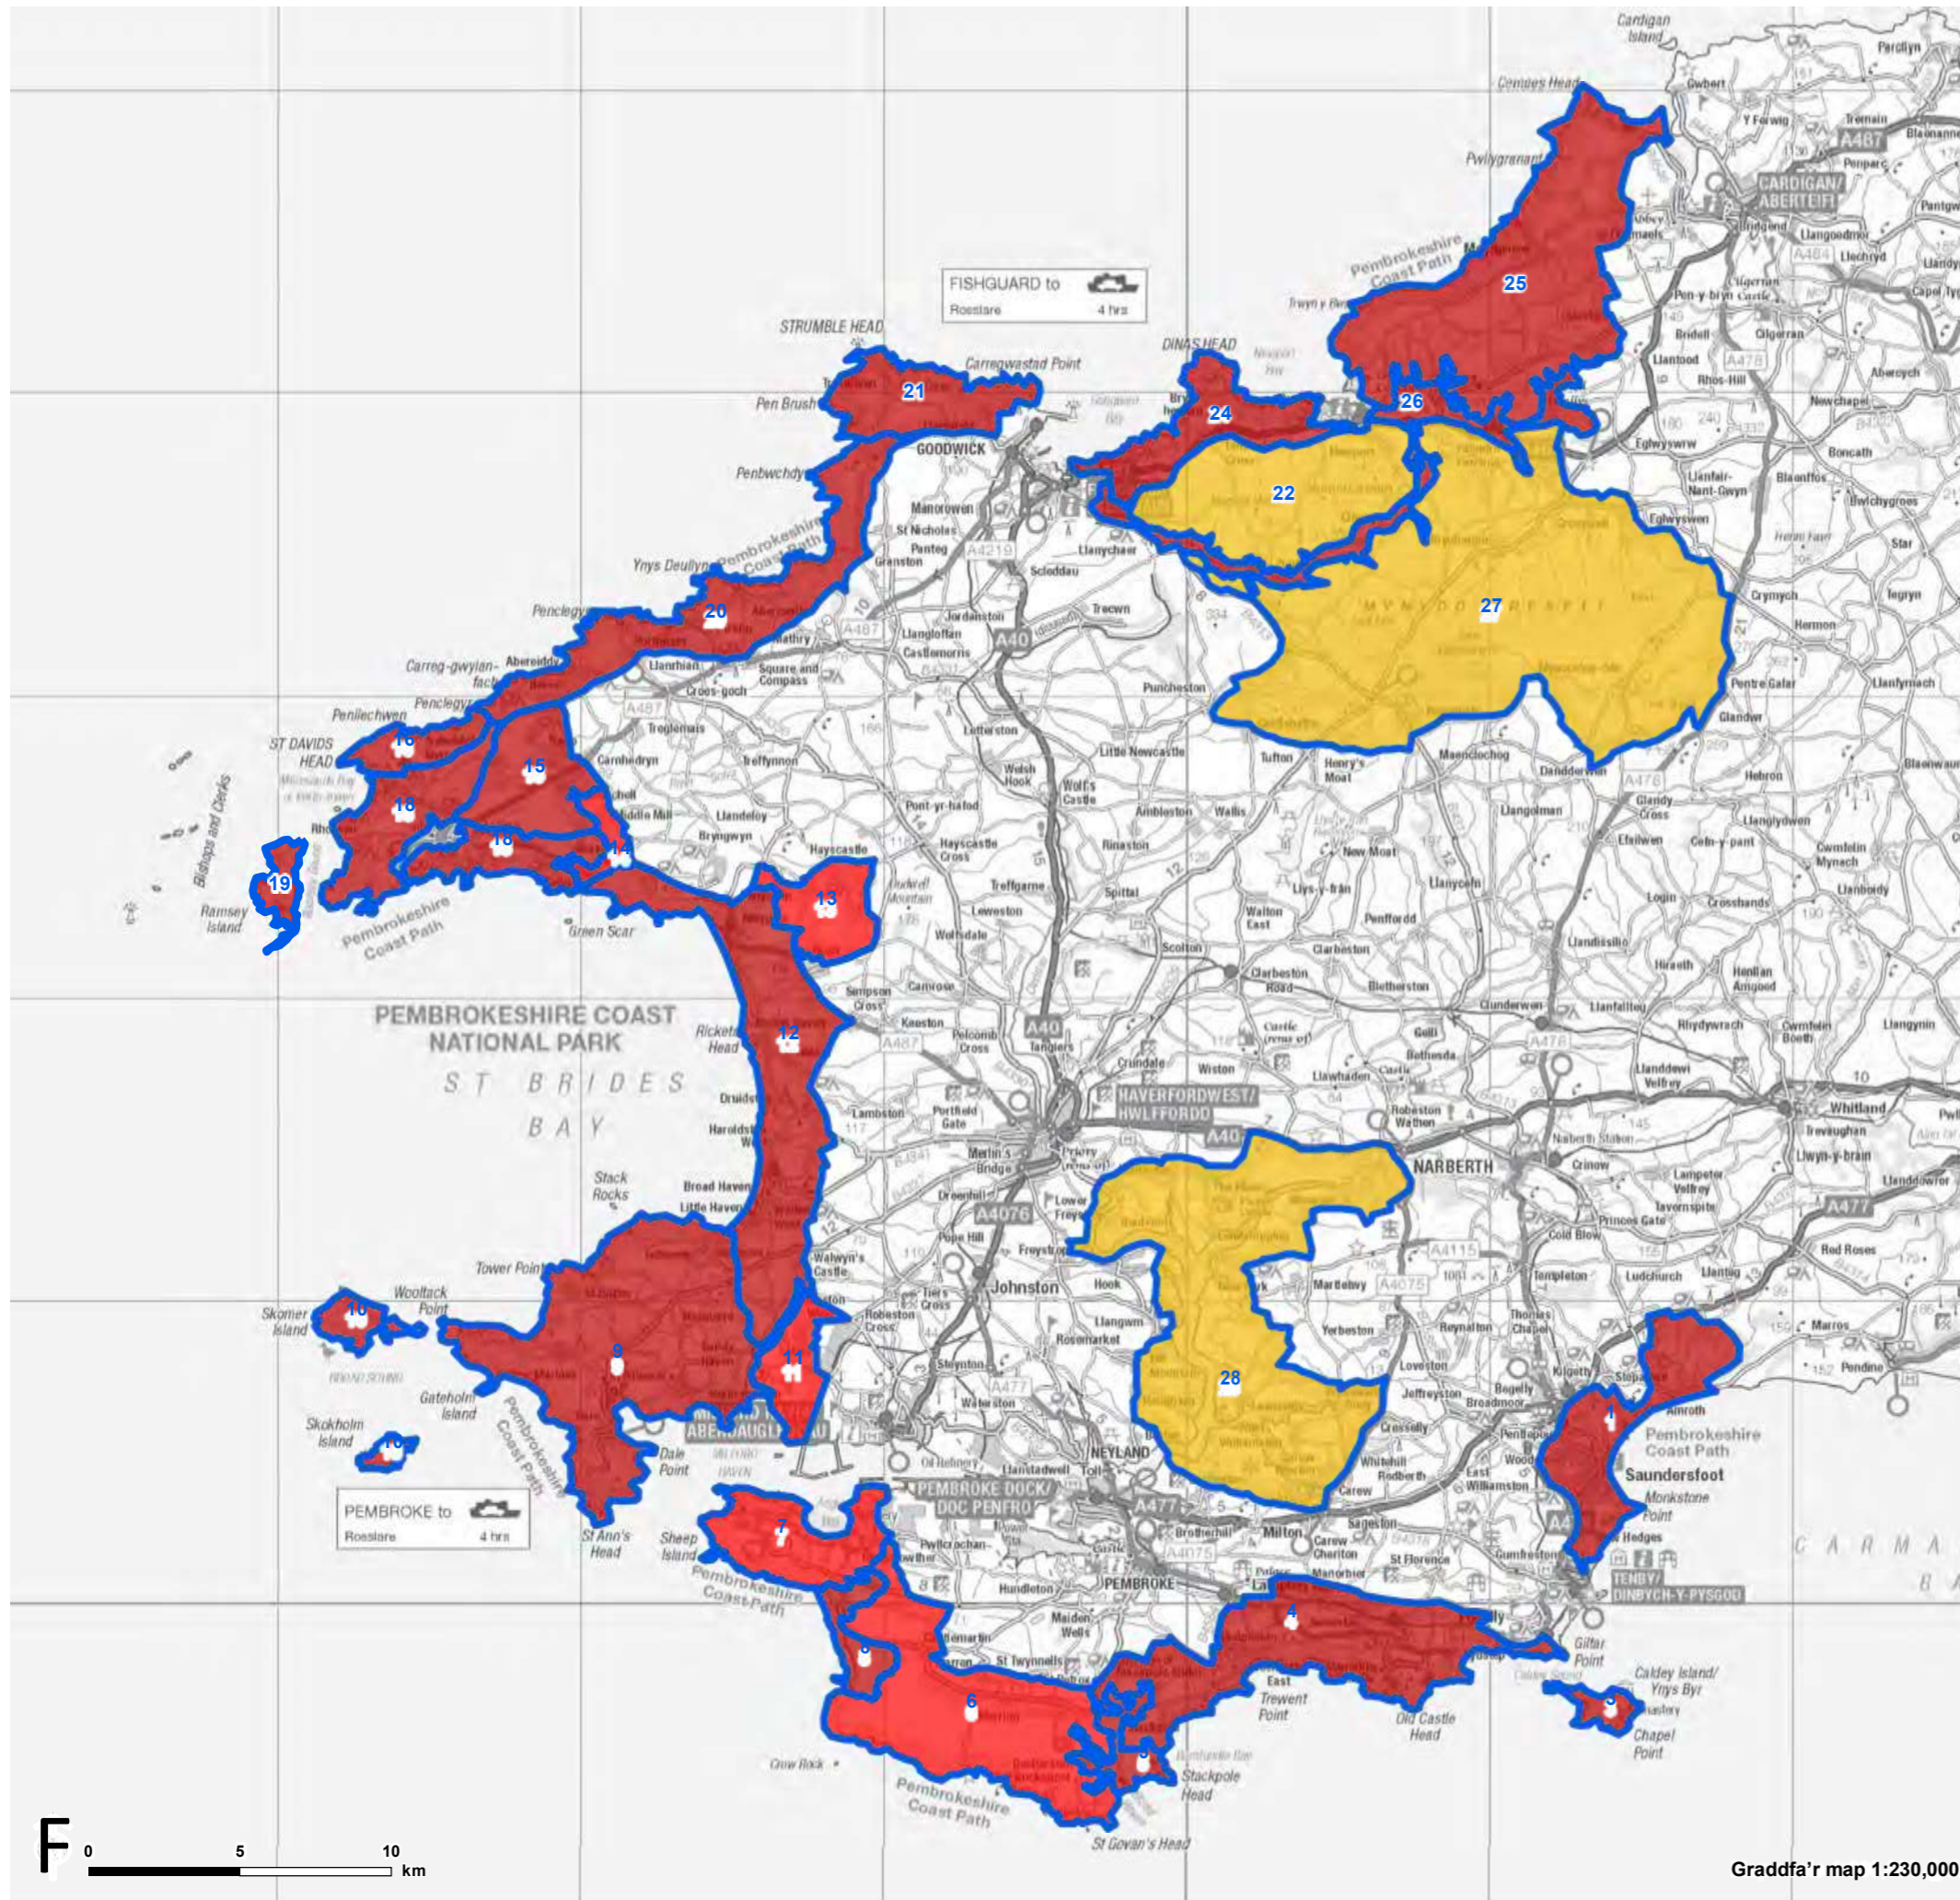

Ffigwr 4.4: Sensitifwydd tirwedd i goetiroedd llydanddail ar raddfa fawr

- Sensitifwydd uchel
- Sensitifwydd cymedrol-uchel
- Sensitifwydd cymedrol
- Sensitifwydd isel-cymedrol
- Sensitifwydd isel

Ardal Cymeriad Tirwedd

- ACT 1: Arfordir Anheddog Saundersfoot
- ACT 3: Ynys Bŷr
- ACT 4: Maenorbŷr/Freshwater East
- ACT 5: Ystagswll
- ACT 6: Meysydd Castellmartin/Merrion
- ACT 7: Penrhyn Angle
- ACT 8: Freshwater West/Twyni Brownslade
- ACT 9: Marloes
- ACT 10: Sgomer a Sgogwm
- ACT 11: Cyron Purfa Herbrandston
- ACT 12: Bae Sain Ffraid
- ACT 13: Brandy Brook
- ACT 14: Cwm Solfach
- ACT 15: Comin Dowrog a Chomin Tretio
- ACT 16: Carn Llidi
- ACT 18: Pentir Tyddewi
- ACT 19: Ynys Dewi
- ACT 20: Trefin
- ACT 21: Pen Caer/Pen Strwmbwl
- ACT 22: Mynydd Caringli
- ACT 24: Pen Dinas
- ACT 25: Pen Cemaes
- ACT 26: Cwm Gwaun/Afon Nyfer
- ACT 27: Mynydd Preseli
- ACT 28: Daugleddau

F 0 5 10 km

Graddfa'r map 1:230,000