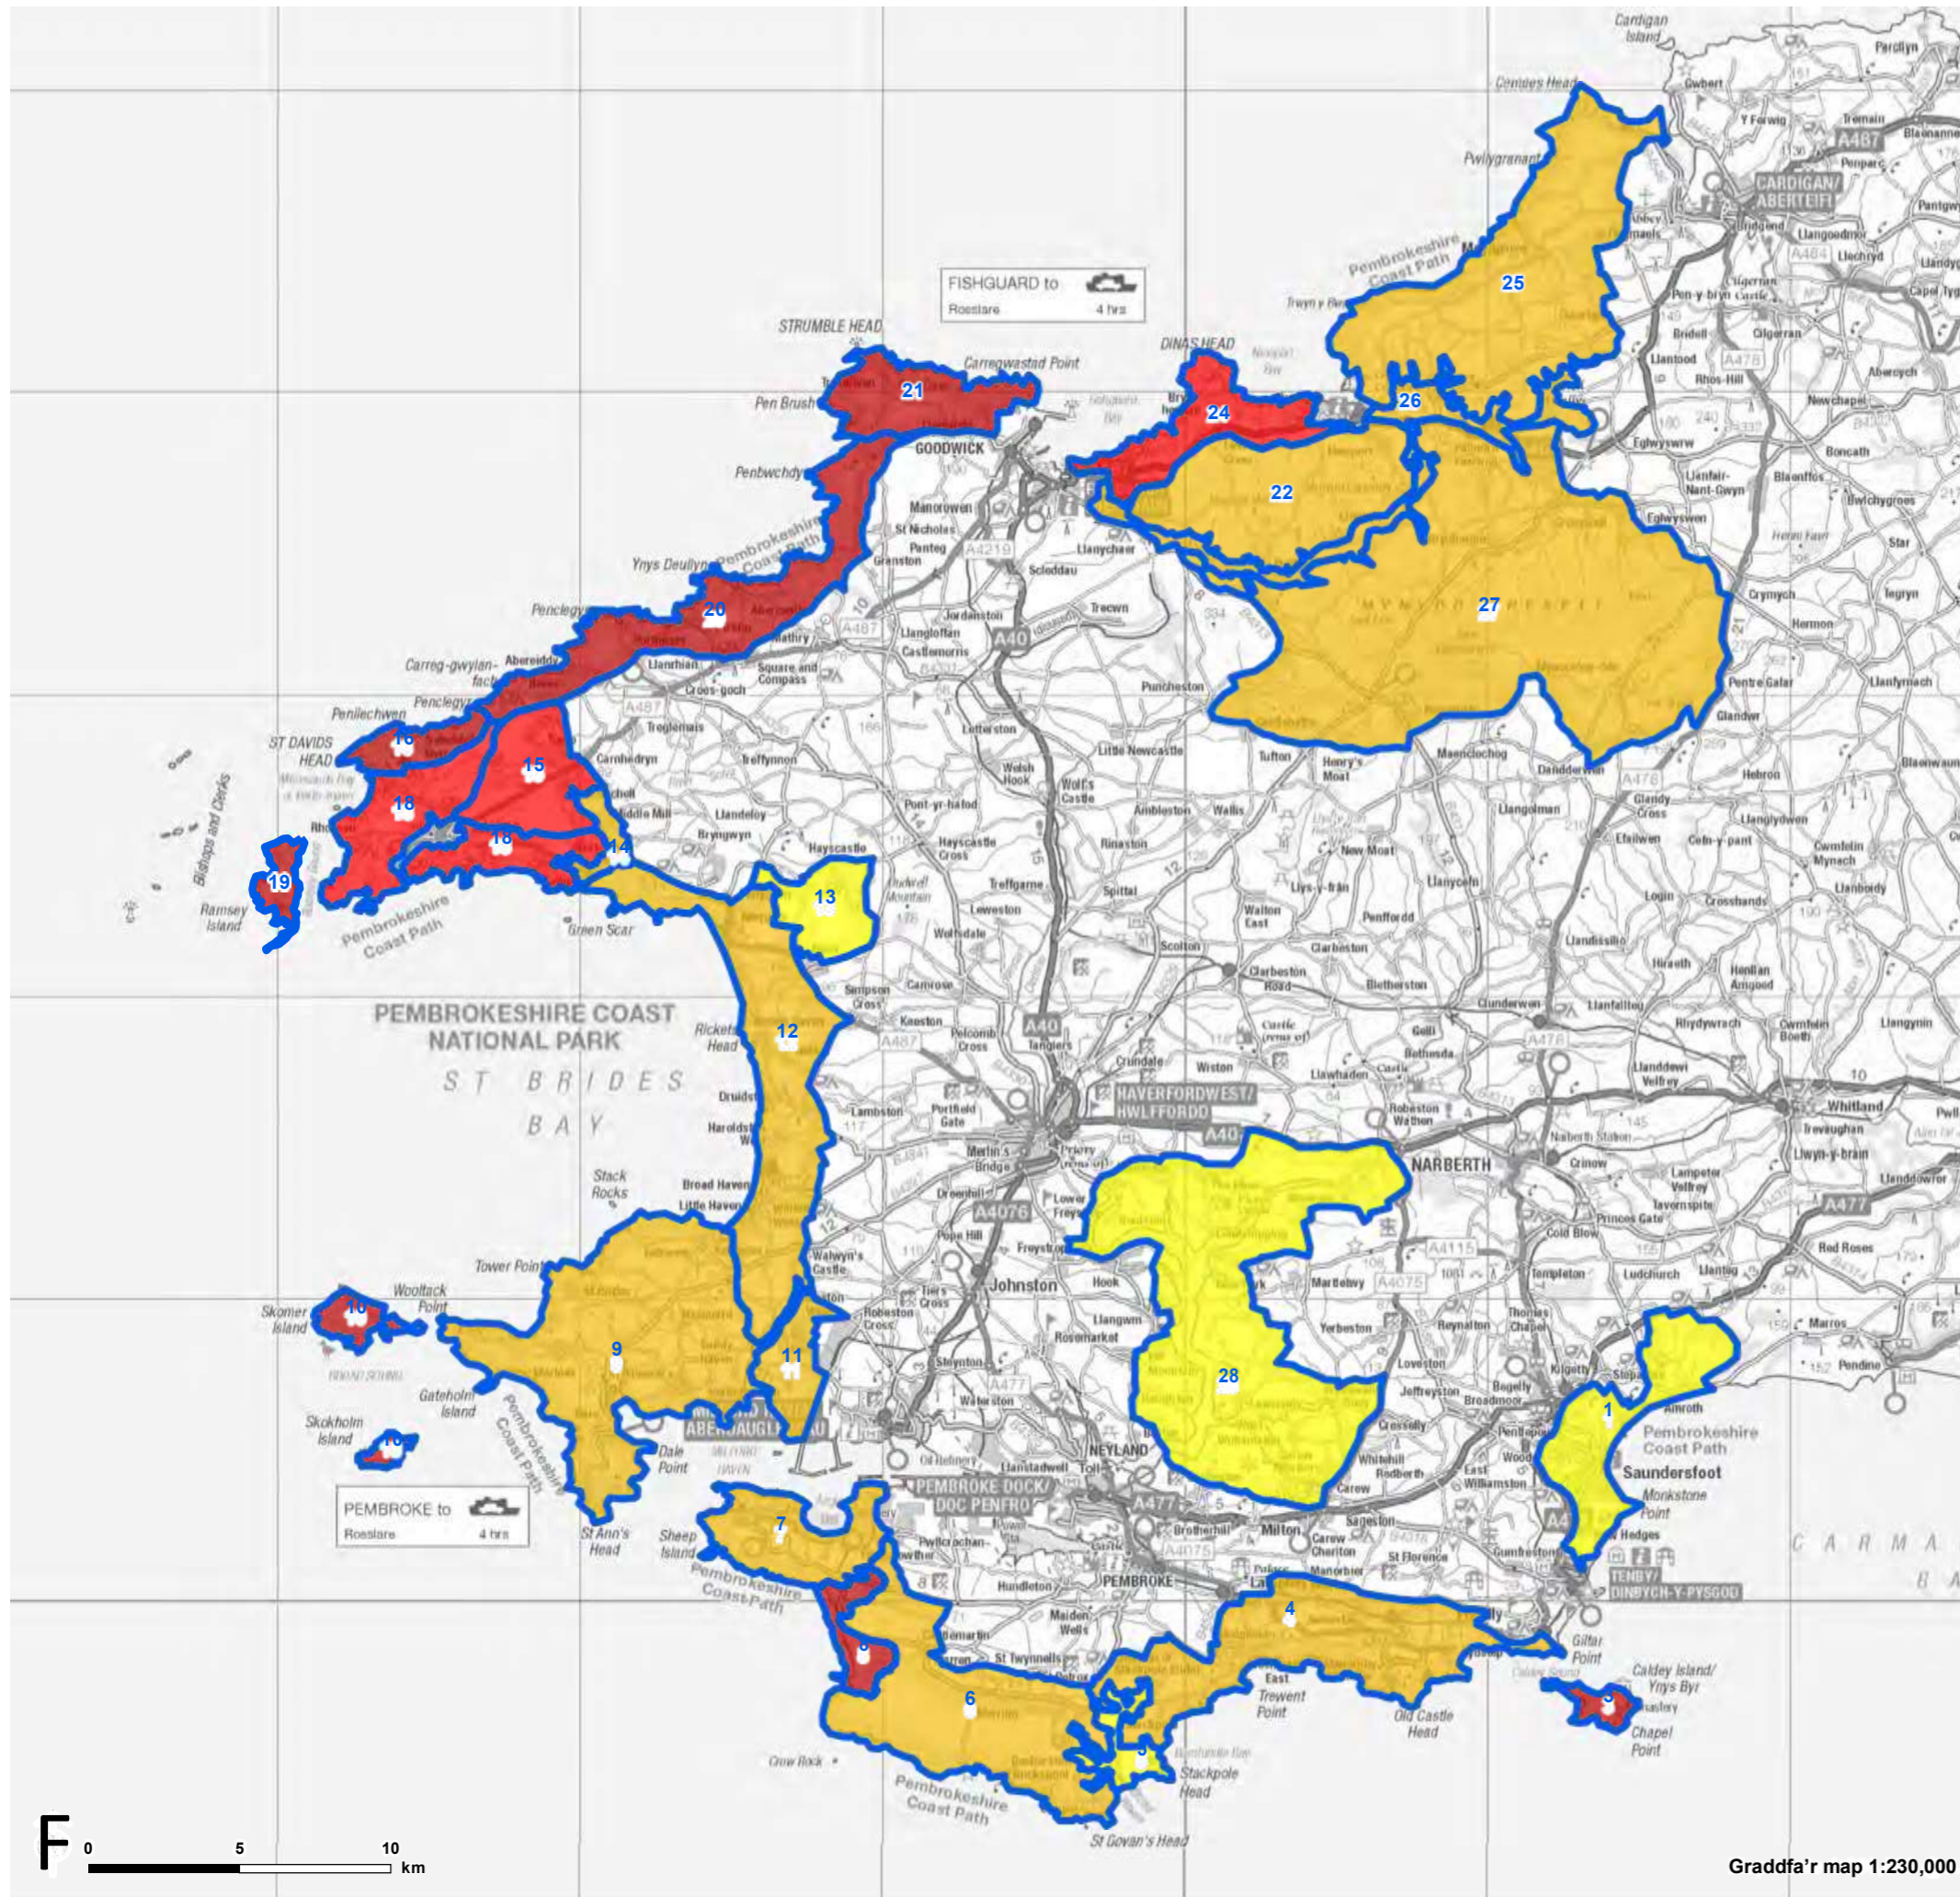

Ffigwr 4.3: Sensitifrwydd tirwedd i goetiroedd llydanddail ar raddfa ganolig

- Sensitifrwydd uchel
- Sensitifrwydd cymedrol-uchel
- Sensitifrwydd cymedrol
- Sensitifrwydd isel-cymedrol
- Sensitifrwydd isel
- Ardal Cymeriad Tirwedd

- ACT 1: Arfordir Anheddog Saundersfoot
- ACT 3: Ynys Bŷr
- ACT 4: Maenorbŷr/Freshwater East
- ACT 5: Ystargwll
- ACT 6: Meysydd Castellmartin/Merrion
- ACT 7: Penrhyn Angle
- ACT 8: Freshwater West/Twyni Brownslade
- ACT 9: Marloes
- ACT 10: Sgomer a Sgogwm
- ACT 11: Cyron Purfa Herbrandston
- ACT 12: Bae Sain Ffraid
- ACT 13: Brandy Brook
- ACT 14: Cwm Solfach
- ACT 15: Comin Dowrog a Chomin Tretio
- ACT 16: Carn Llidi
- ACT 18: Pentir Tyddewi
- ACT 19: Ynys Dewi
- ACT 20: Trefin
- ACT 21: Pen Caer/Pen Strwmbwl
- ACT 22: Mynydd Caringli
- ACT 24: Pen Dinas
- ACT 25: Pen Cemaes
- ACT 26: Cwm Gwaun/Afon Nyfer
- ACT 27: Mynydd Preseli
- ACT 28: Daugleddau