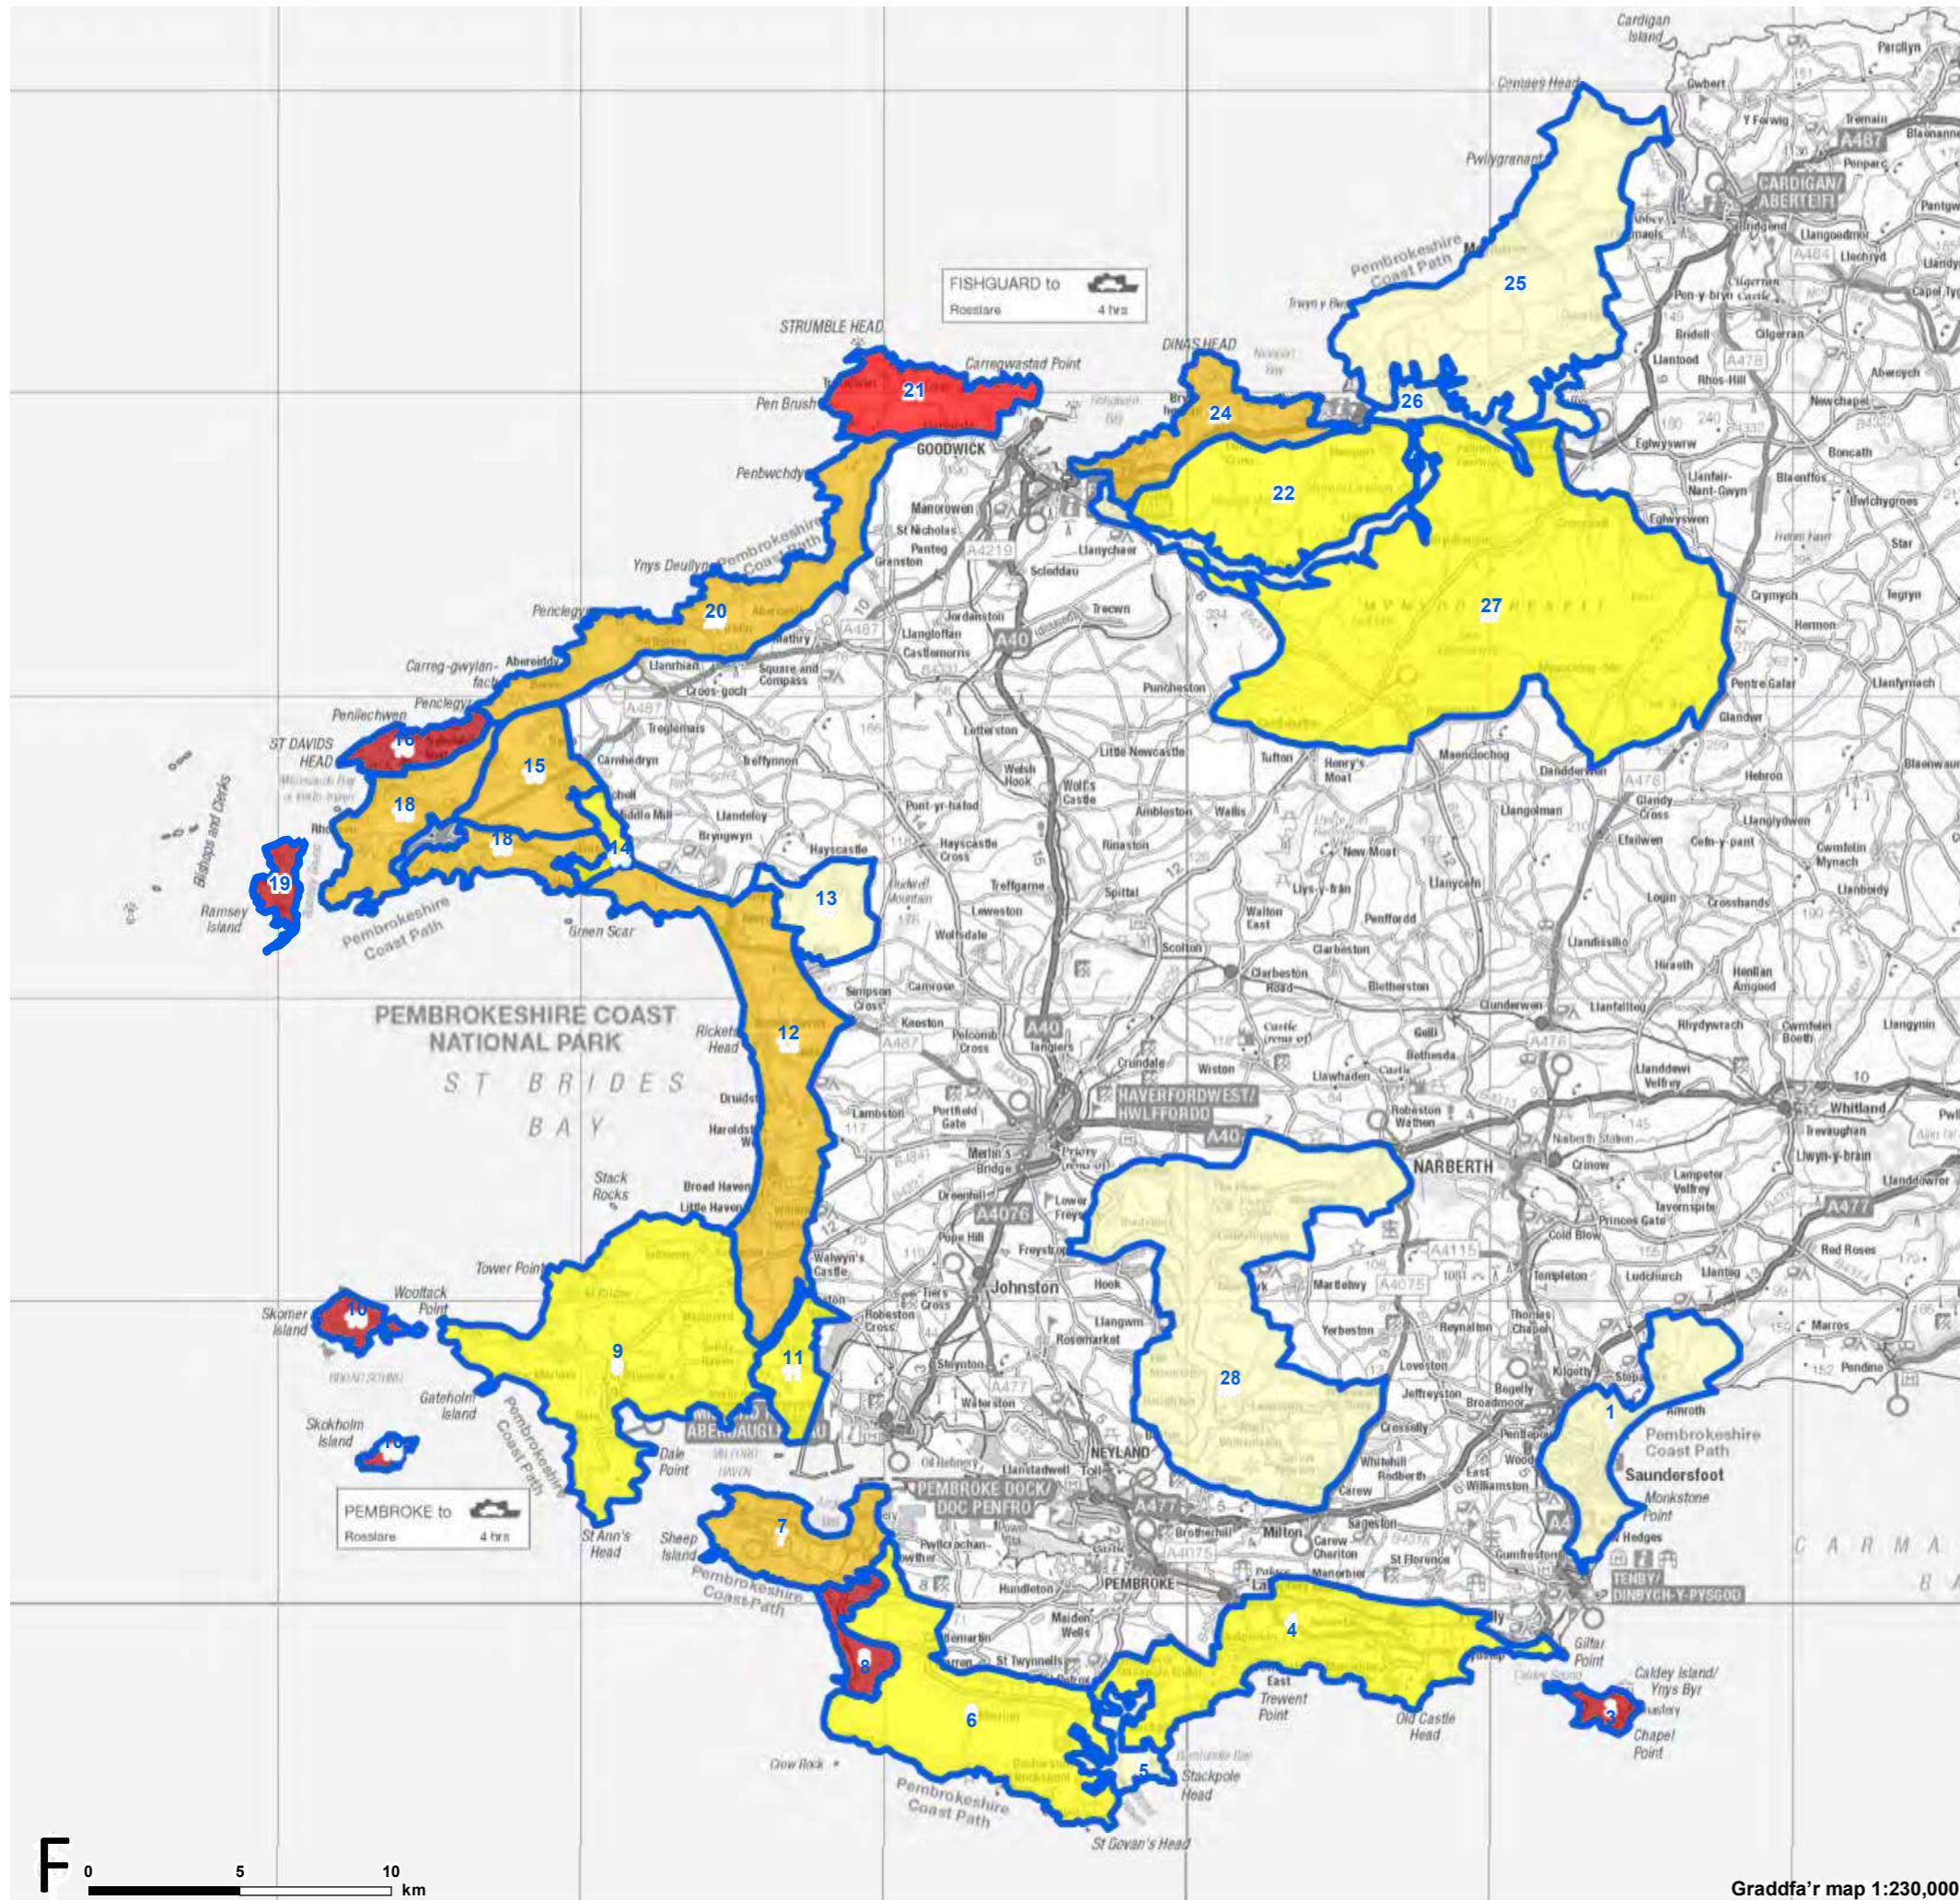

Ffigwr 4.2: Sensitifrwydd tirwedd i goetiroedd llydanddail ar raddfa fach-ganolig

- Sensitifrwydd uchel
- Sensitifrwydd cymedrol-uchel
- Sensitifrwydd cymedrol
- Sensitifrwydd isel-cymedrol
- Sensitifrwydd isel
- Ardal Cymeriad Tirwedd

- ACT 1: Arfordir Anheddog Saundersfoot
- ACT 3: Ynys Bŷr
- ACT 4: Maenorbŷr/Freshwater East
- ACT 5: Ystagswll
- ACT 6: Meysydd Castellmartin/Merrion
- ACT 7: Penrhyn Angle
- ACT 8: Freshwater West/Twyni Brownslade
- ACT 9: Marloes
- ACT 10: Sgomer a Sgogwm
- ACT 11: Cyrion Purfa Herbrandston
- ACT 12: Bae Sain Ffraid
- ACT 13: Brandy Brook
- ACT 14: Cwm Solfach
- ACT 15: Comin Dowrog a Chomin Tretio
- ACT 16: Carn Llidi
- ACT 18: Pentir Tyddewi
- ACT 19: Ynys Dewi
- ACT 20: Trefin
- ACT 21: Pen caer/Pen Strwmbwl
- ACT 22: Mynydd Carningli
- ACT 24: Pen Dinas
- ACT 25: Pen Cemaes
- ACT 26: Cwm Gwaun/Afon Nyfer
- ACT 27: Mynydd Preseli
- ACT 28: Daugleddau