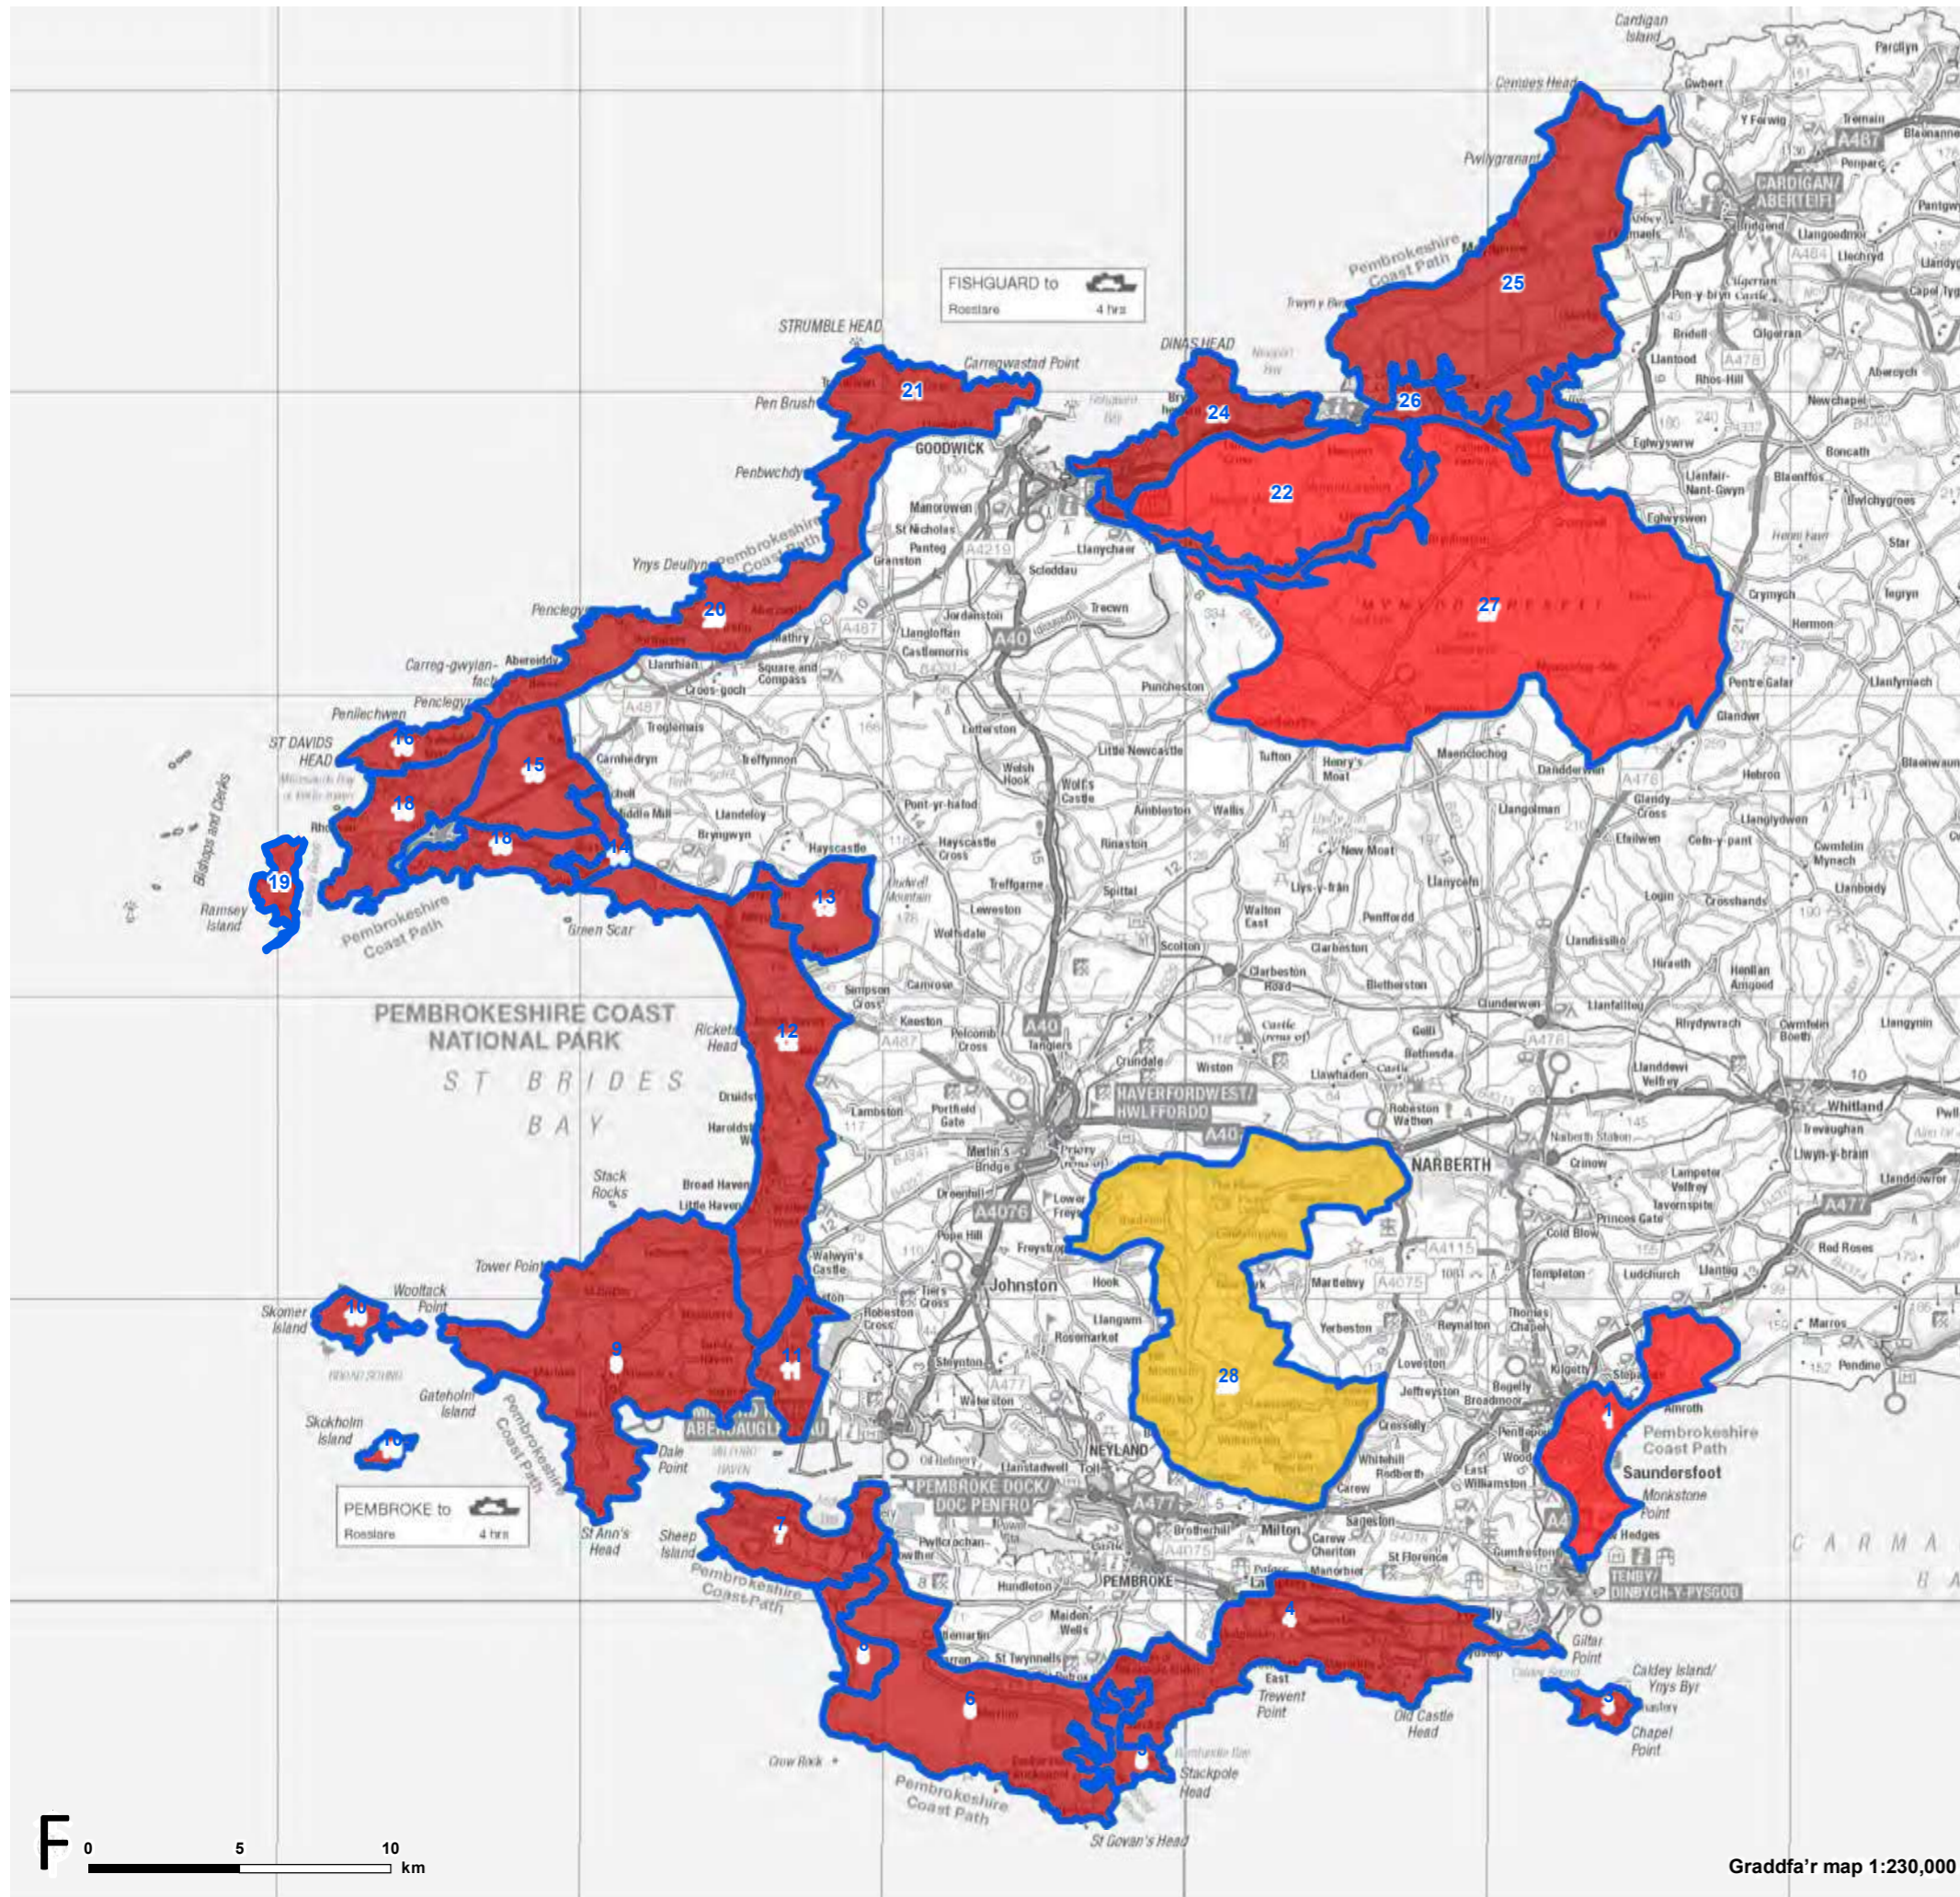

Ffigwr 4.6: Sensitifrwydd tirwedd i goetiroedd cymysg ar raddfa fach-ganolig

- Sensitifrwydd uchel
- Sensitifrwydd cymedrol-uchel
- Sensitifrwydd cymedrol
- Sensitifrwydd isel-cymedrol
- Sensitifrwydd isel
- Ardal Cymeriad Tirwedd

- ACT 1: Arfordir Anheddog Saundersfoot
- ACT 3: Ynys Bŷr
- ACT 4: Maenorbŷr/Freshwater East
- ACT 5: Ystagswll
- ACT 6: Meysydd Castellmartin/Merrion
- ACT 7: Penrhyn Angle
- ACT 8: Freshwater West/Twyni Brownslade
- ACT 9: Marloes
- ACT 10: Sgomer a Sgogwm
- ACT 11: Cyron Purfa Herbrandston
- ACT 12: Bae Sain Ffraid
- ACT 13: Brandy Brook
- ACT 14: Cwm Solfach
- ACT 15: Comin Dowrog a Chomin Tretio
- ACT 16: Carn Llidi
- ACT 18: Pentir Tyddewi
- ACT 19: Ynys Dewi
- ACT 20: Trefin
- ACT 21: Pen Caer/Pen Strwmbwl
- ACT 22: Mynydd Caringli
- ACT 24: Pen Dinas
- ACT 25: Pen Cemaes
- ACT 26: Cwm Gwaun/Afon Nyfer
- ACT 27: Mynydd Preseli
- ACT 28: Daugleddau

Graddfa'r map 1:230,000