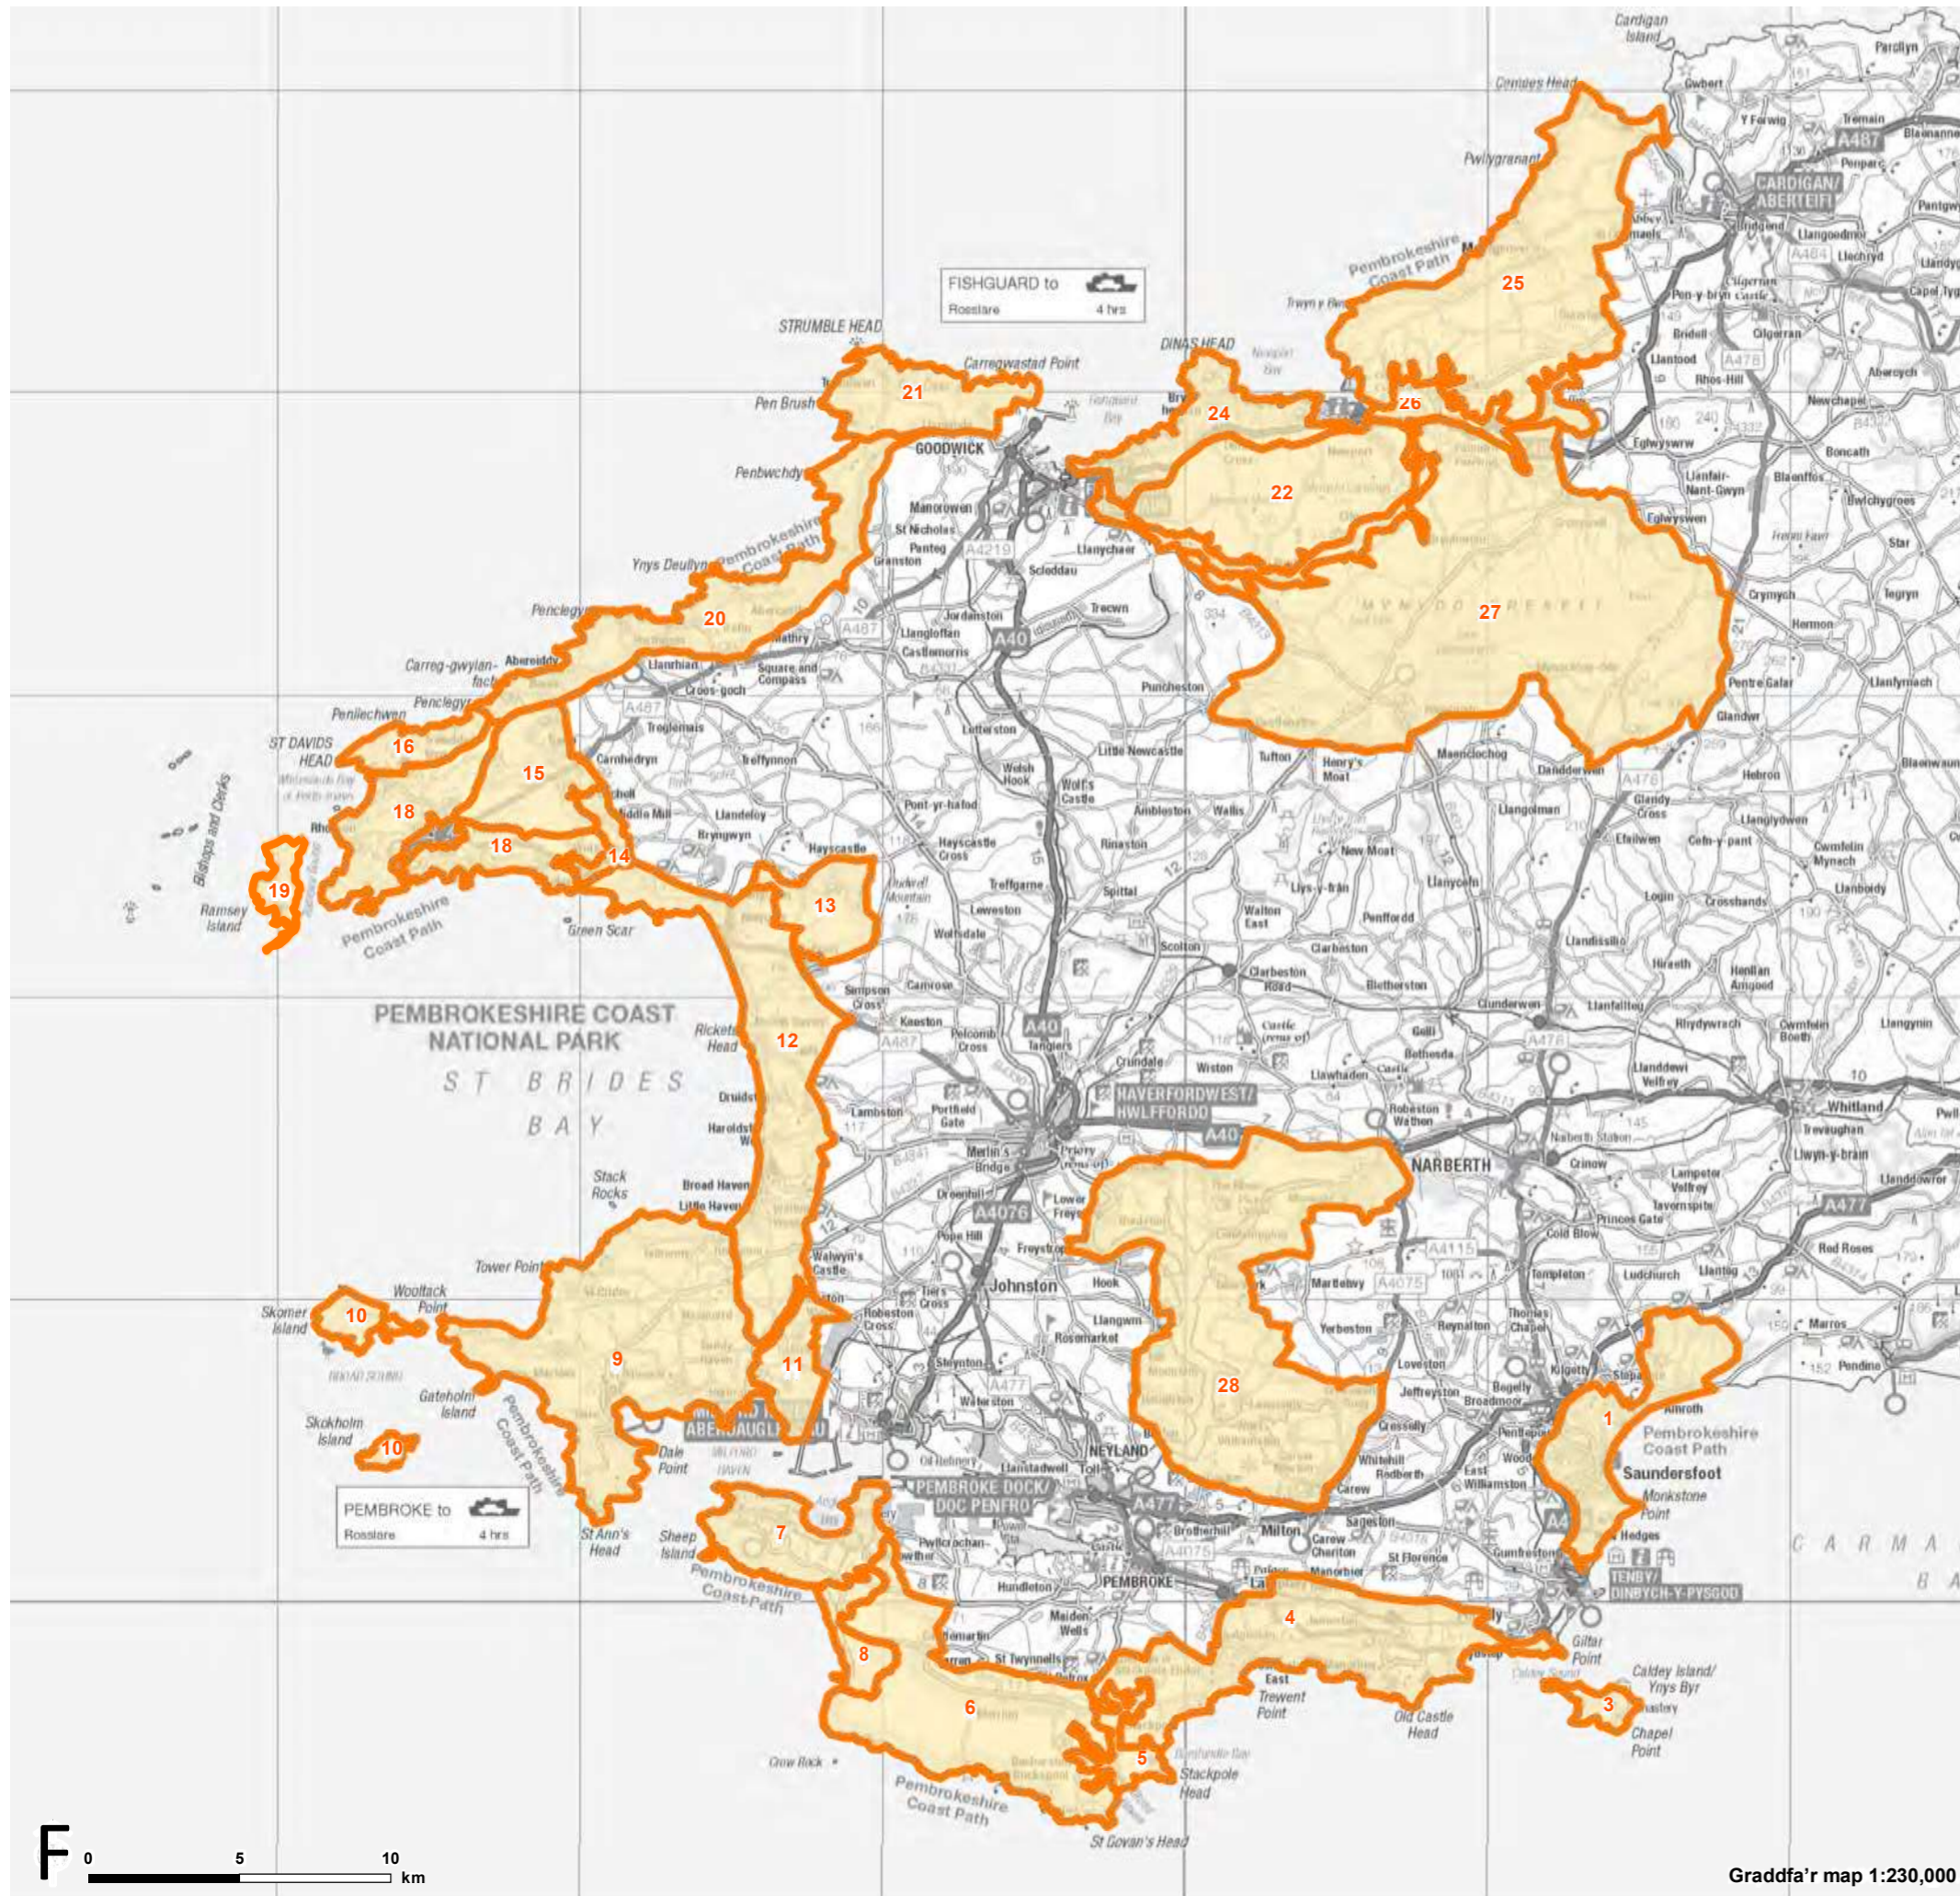

Ffigur 1.1 Ardaloedd Cymeriad Tirwedd Parc Cenedlaethol Arfordir Penfro

Ardal Cymeriad Tirwedd

- ACT 1: Arfordir Anheddog Saundersfoot
- ACT 3: Ynys Bŷr
- ACT 4: Maenorbŷr/Freshwater East
- ACT 5: Ystagsbwl
- ACT 6: Meysydd Castellmartin/Merrion
- ACT 7: Penrhyn Angle
- ACT 8: Freshwater West/Twyni Brownslade
- ACT 9: Marloes
- ACT 10: Sgomer a Sgogwm
- ACT 11: Cyron Purfa Herbrandston
- ACT 12: Bae Sain Ffraid
- ACT 13: Brandy Brook
- ACT 14: Cwm Solfach
- ACT 15: Comin Dowrog a Chomin Tretio
- ACT 16: Carn Llidi
- ACT 18: Pentir Tyddewi
- ACT 19: Ynys Dewi
- ACT 20: Trefin
- ACT 21: Pen Caer/Pen Strwmbwl
- ACT 22: Mynydd Carnigli
- ACT 24: Pen Dinas
- ACT 25: Pen Cemaes
- ACT 26: Cwm Gwaun/Afon Nyfer
- ACT 27: Mynydd Preseli
- ACT 28: Daugleddau

- ACT 1: Arfordir Anheddog Saundersfoot
- ACT 3: Ynys Bŷr
- ACT 4: Maenorbŷr/Freshwater East
- ACT 5: Ystagswll
- ACT 6: Meysydd Castellmartin/Merrion
- ACT 7: Penrhyn Angle
- ACT 8: Freshwater West/Twyni Brownslade
- ACT 9: Marloes
- ACT 10: Sgomer a Sgogwm
- ACT 11: Cyron Purfa Herbrandston
- ACT 12: Bae Sain Ffraid
- ACT 13: Brandy Brook
- ACT 14: Cwm Solfach
- ACT 15: Comin Dowrog a Chomin Tretio
- ACT 16: Carn Llidi
- ACT 18: Pentir Tyddewi
- ACT 19: Ynys Dewi
- ACT 20: Trefin
- ACT 21: Pen Caer/Pen Strwmbwl
- ACT 22: Mynydd Caringli
- ACT 24: Pen Dinas
- ACT 25: Pen Cemaes
- ACT 26: Cwm Gwaun/Afon Nyfer
- ACT 27: Mynydd Preseli
- ACT 28: Daugleddau