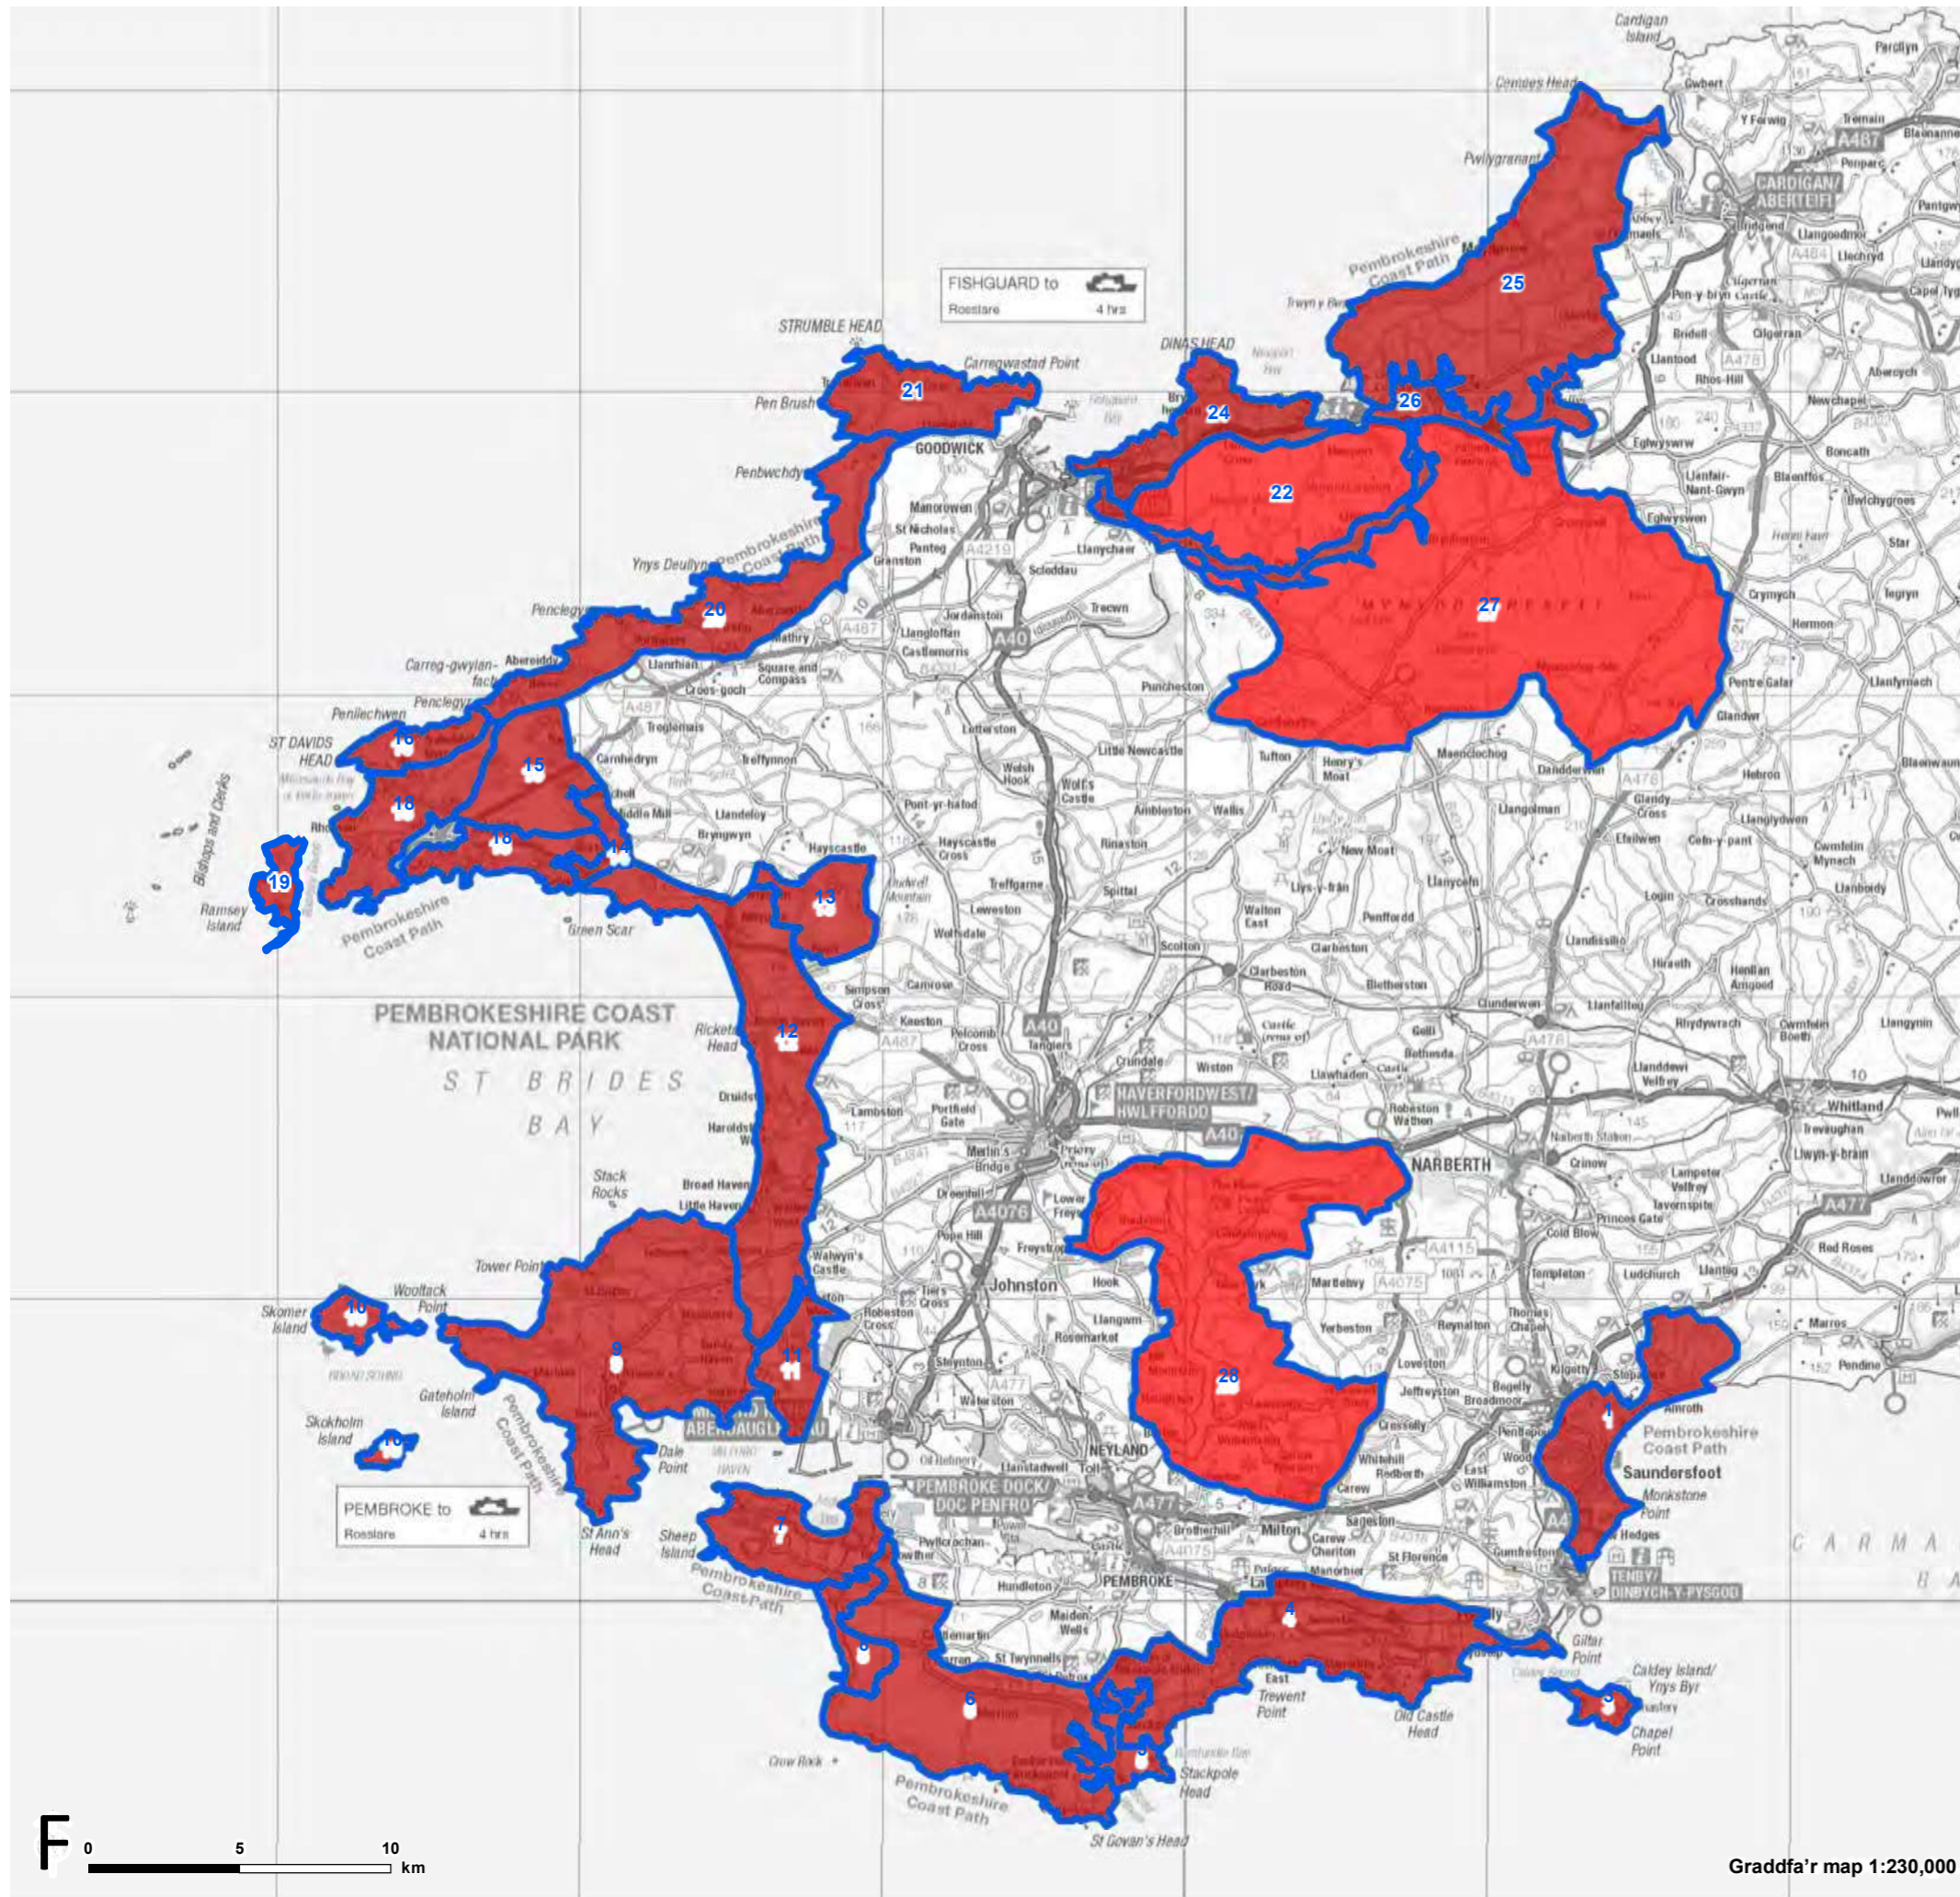

Ffigwr 4.7: Sensitifwydd tirwedd i goetiroedd cymysg ar raddfa ganolig

Graddfa'r map 1:230,000