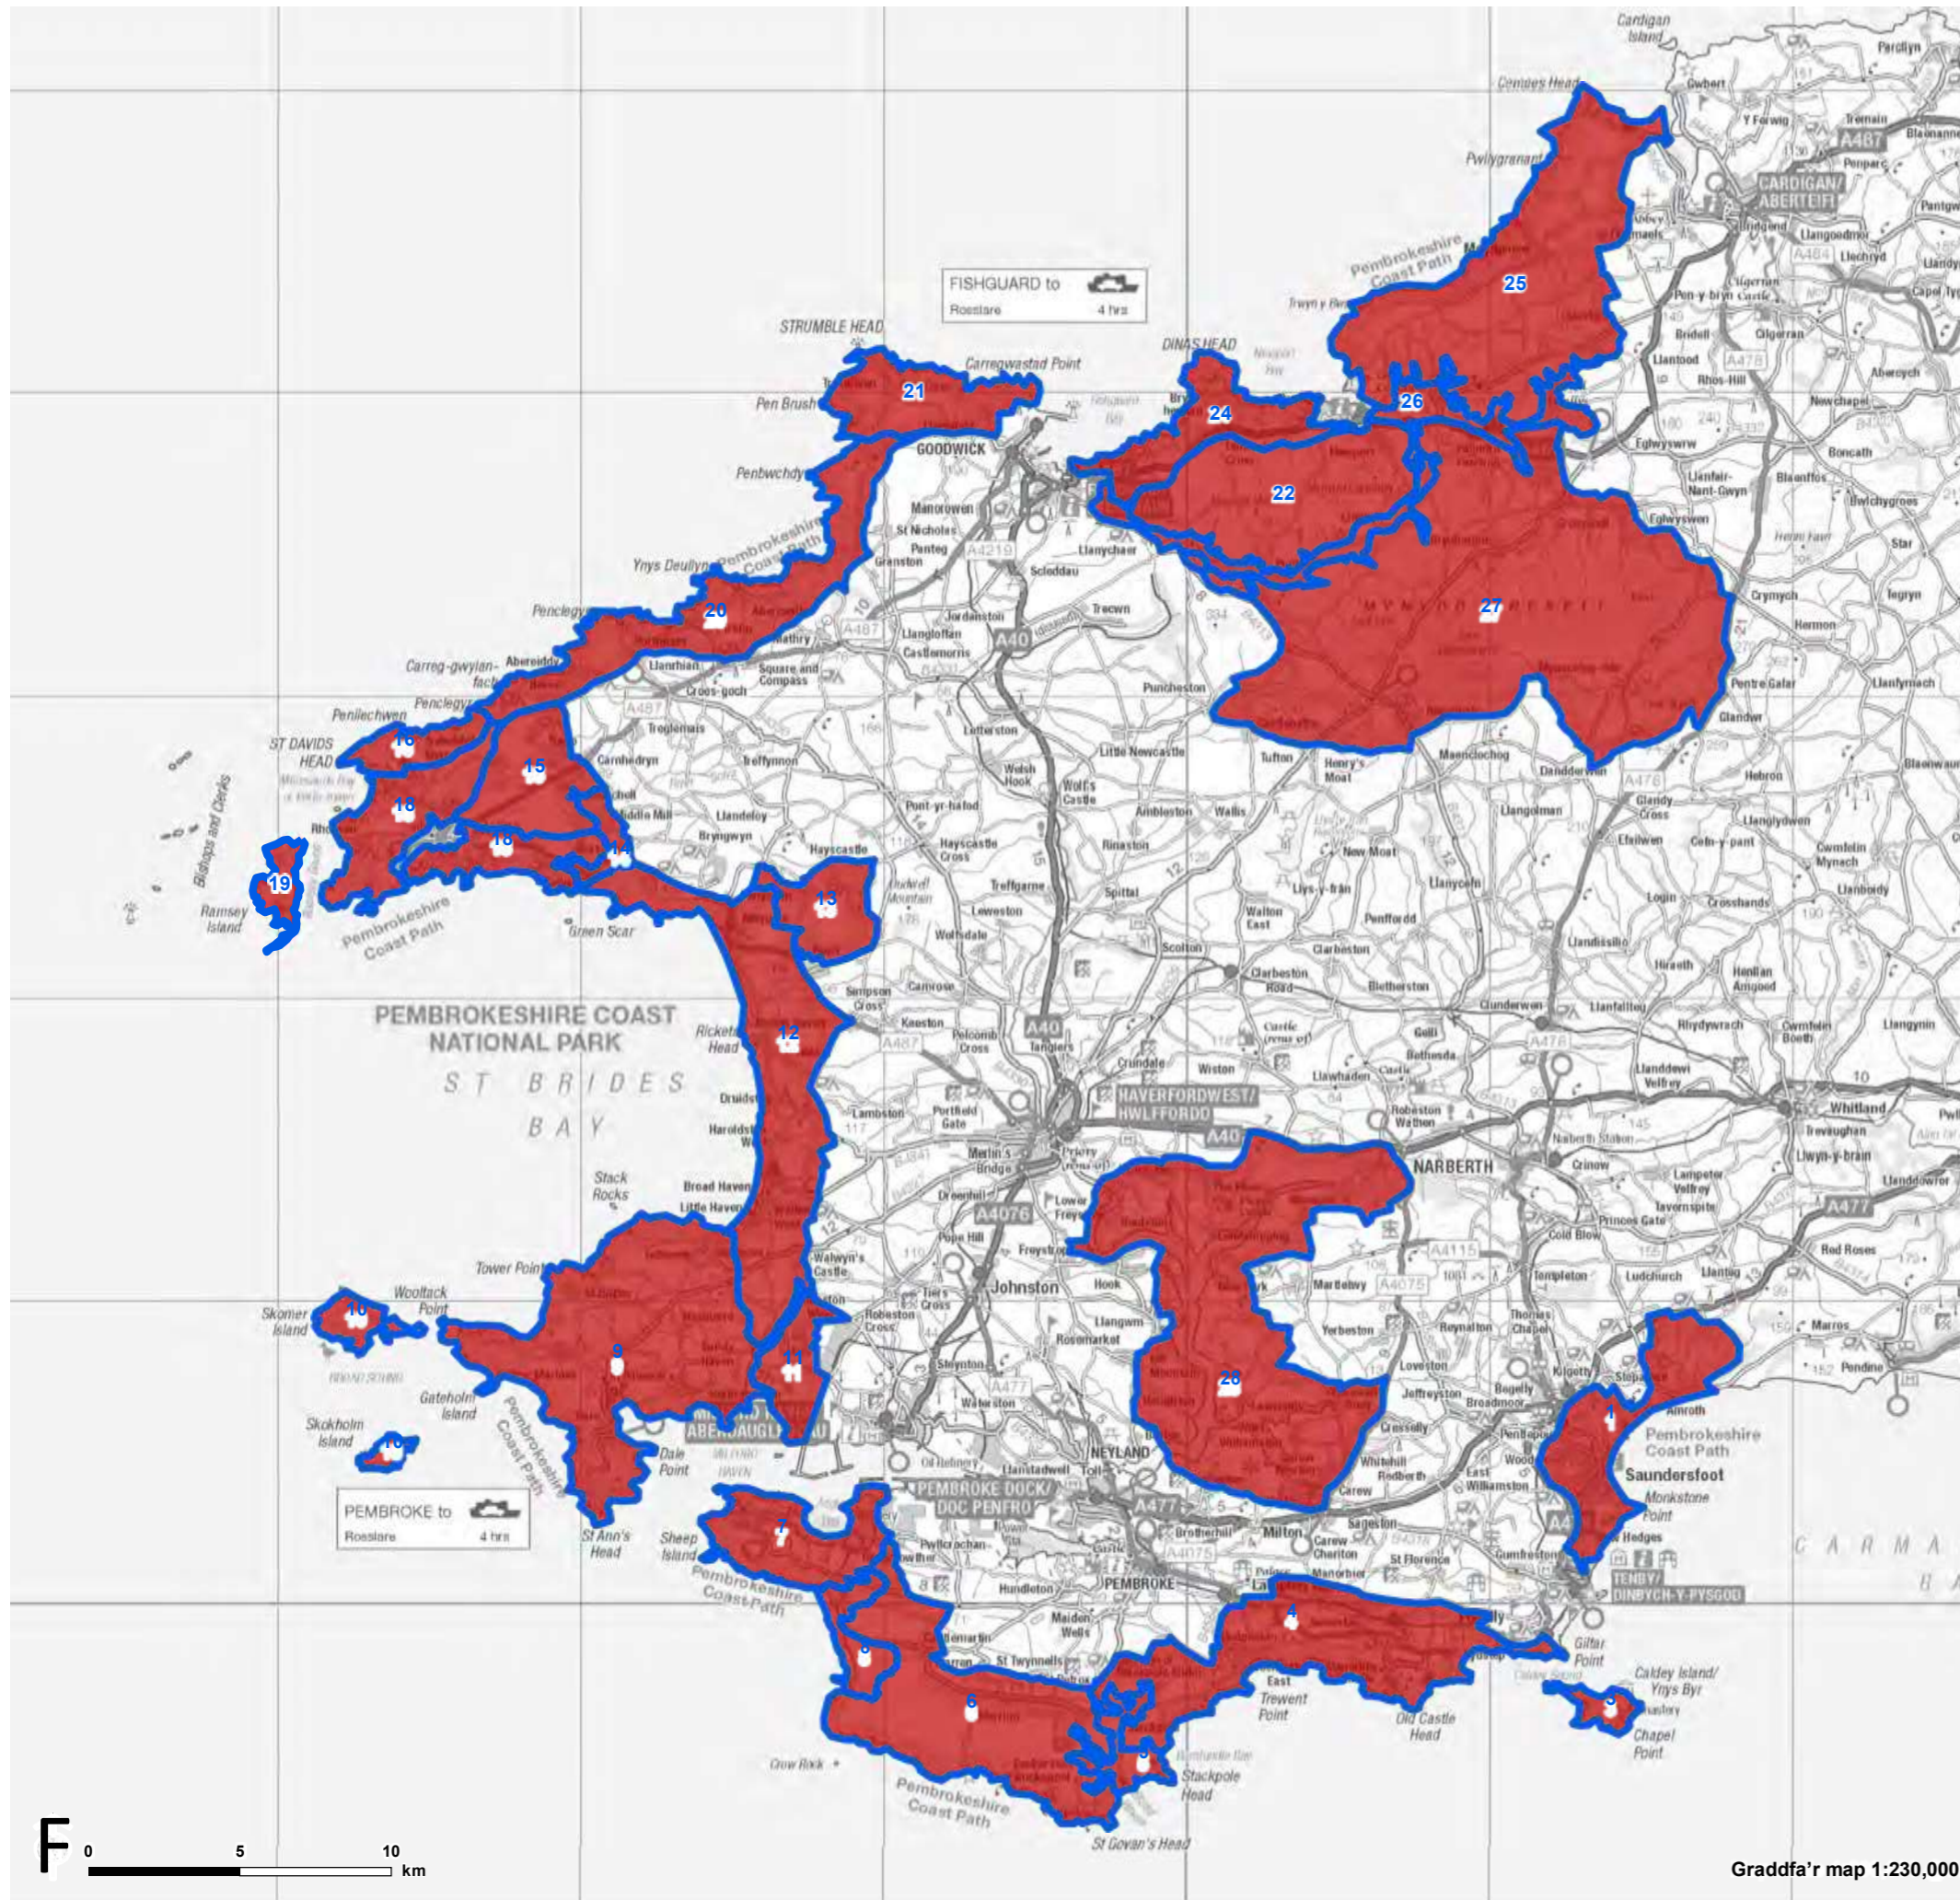

Ffigur 4.8: Sensitifwydd tirwedd i goetiroedd cymysg ar raddfa fawr

- Sensitifwydd uchel
- Sensitifwydd cymedrol-uchel
- Sensitifwydd cymedrol
- Sensitifwydd isel-cymedrol
- Sensitifwydd isel

Ardal Cymeriad Tirwedd

- ACT 1: Arfordir Anheddog Saundersfoot
- ACT 3: Ynys Bŷr
- ACT 4: Maenorbŷr/Freshwater East
- ACT 5: Ystargwll
- ACT 6: Meysydd Castellmartin/Merrion
- ACT 7: Penrhyn Angle
- ACT 8: Freshwater West/Twyni Brownslade
- ACT 9: Marloes
- ACT 10: Sgomer a Sgogwm
- ACT 11: Cyron Purfa Herbrandston
- ACT 12: Bae Sain Ffraid
- ACT 13: Brandy Brook
- ACT 14: Cwm Solfach
- ACT 15: Comin Dowrog a Chomin Tretio
- ACT 16: Carn Llidi
- ACT 18: Pentir Tyddewi
- ACT 19: Ynys Dewi
- ACT 20: Trefin
- ACT 21: Pen Caer/Pen Strwmbwl
- ACT 22: Mynydd Caringli
- ACT 24: Pen Dinas
- ACT 25: Pen Cemaes
- ACT 26: Cwm Gwaun/Afon Nyfer
- ACT 27: Mynydd Preseli
- ACT 28: Daugleddau