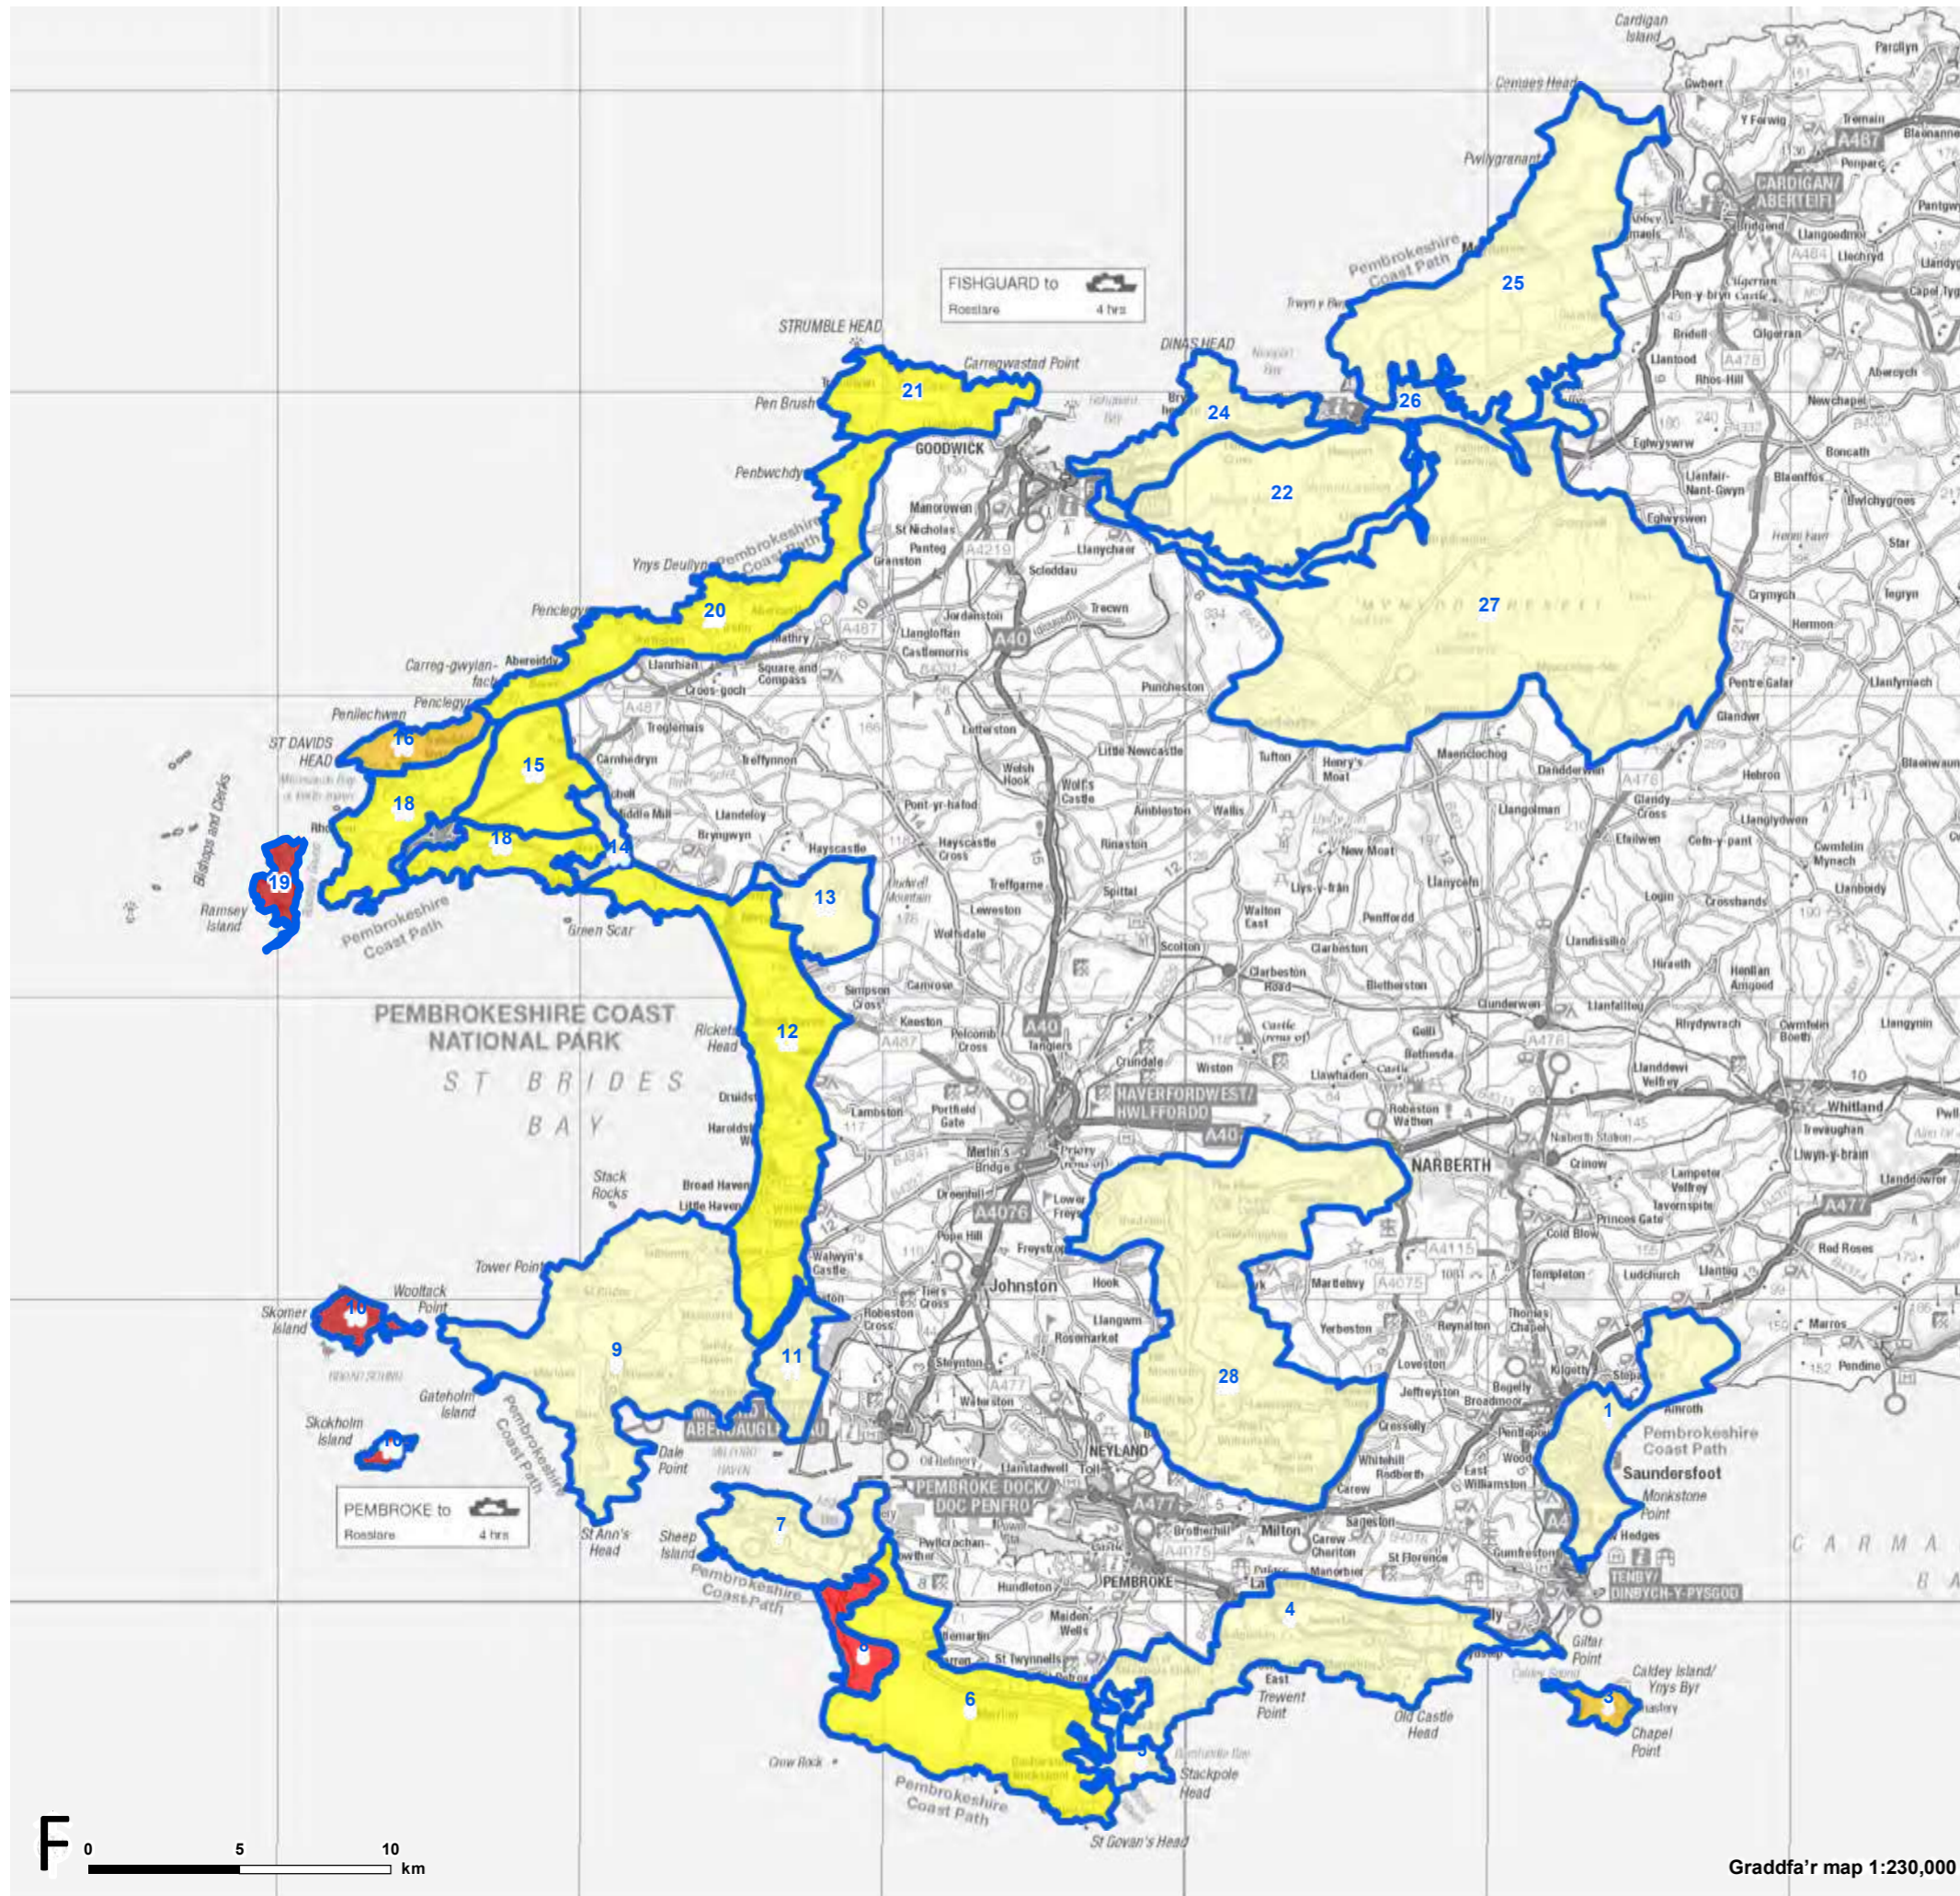

Ffigwr 4.1: Sensitifwydd tirwedd i goetiroedd llydanddail ar raddfa fach

- Sensitifwydd uchel
- Sensitifwydd cymedrol-uchel
- Sensitifwydd cymedrol
- Sensitifwydd isel-cymedrol
- Sensitifwydd isel
- Ardal Cymeriad Tirwedd

- ACT 1: Arfordir Anheddog Saundersfoot
- ACT 3: Ynys Bŷr
- ACT 4: Maenorbŷr/Freshwater East
- ACT 5: Ystagswll
- ACT 6: Meysydd Castellmartin/Merrion
- ACT 7: Penrhyn Angle
- ACT 8: Freshwater West/Twyni Brownslade
- ACT 9: Marloes
- ACT 10: Sgomer a Sgogwm
- ACT 11: Cyron Purfa Herbrandston
- ACT 12: Bae Sain Ffraid
- ACT 13: Brandy Brook
- ACT 14: Cwm Solfach
- ACT 15: Comin Dowrog a Chomin Tretio
- ACT 16: Carn Llidi
- ACT 18: Pentir Tyddewi
- ACT 19: Ynys Dewi
- ACT 20: Trefin
- ACT 21: Pen Caer/Pen Strwmbwl
- ACT 22: Mynydd Caringli
- ACT 24: Pen Dinas
- ACT 25: Pen Cemaes
- ACT 26: Cwm Gwaun/Afon Nyfer
- ACT 27: Mynydd Preseli
- ACT 28: Daugleddau

Graddfa'r map 1:230,000