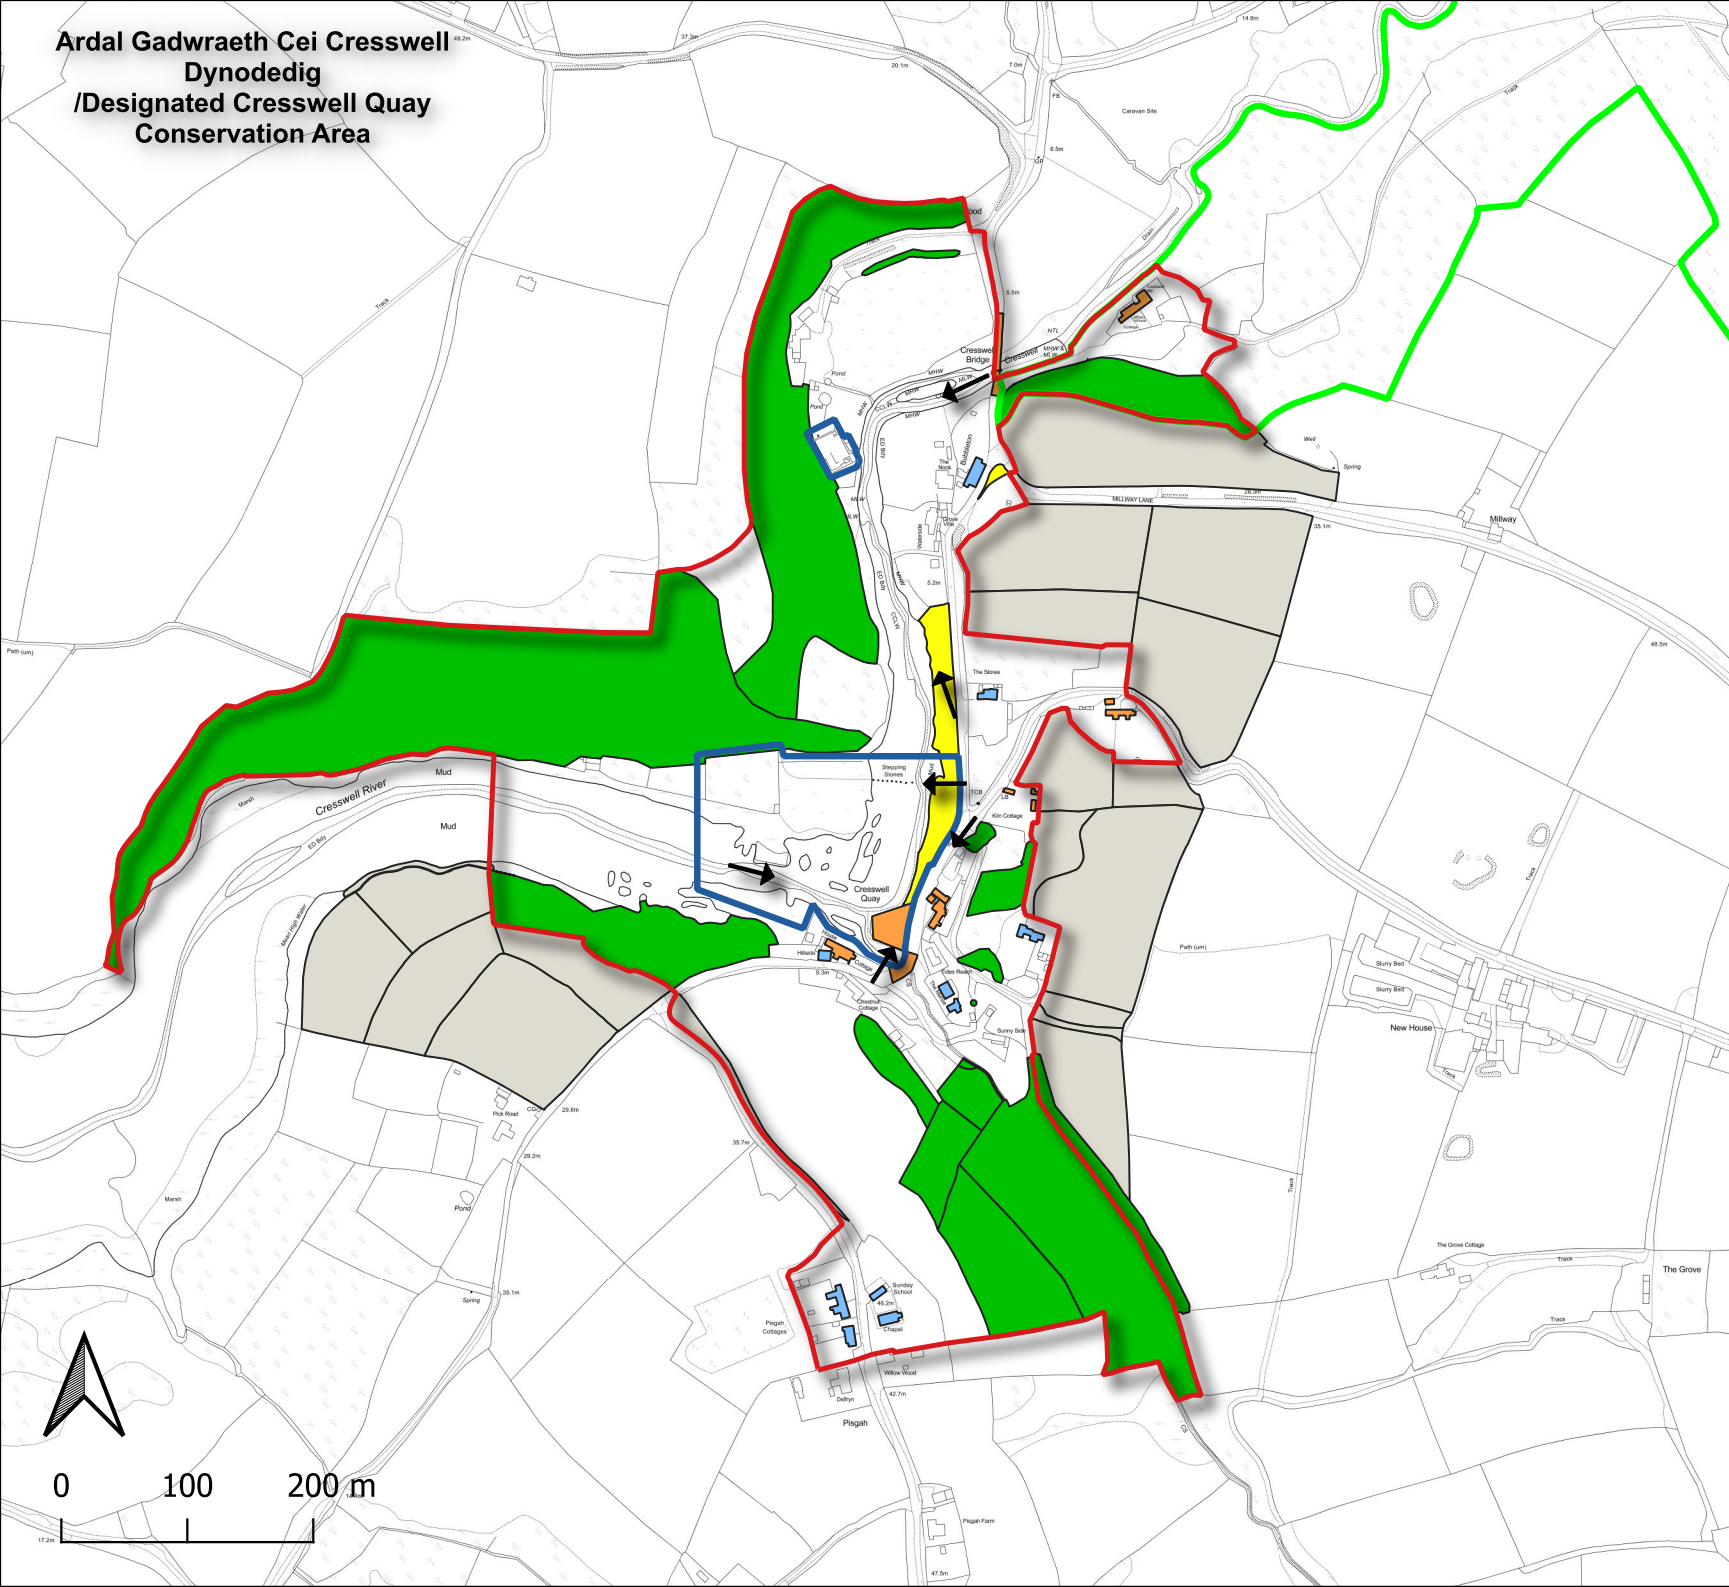

**Ardal Gadwraeth Cei Cresswell  
Dynodedig  
/Designated Cresswell Quay  
Conservation Area**

-  Golygfa allweddol/  
Key Views
-  Parciau a Gerddi Hanesyddol  
Cofrestredig/Registered  
Historic Parks  
and Gardens
-  Henebion Rhestredig/  
Scheduled Ancient Monument
-  Ardal Gadwraeth Ddynodedig/  
Designated Conservation Area
-  Adeiladau Rhestredig/  
Listed Buildings
-  Gorchymyn Cadw Coed/  
Coed sy'n bwysig i'r lleoliad/  
Tree Preservation Order/  
Trees Important to Setting
-  Ardaloedd Agored hanfodol/  
Essential Open Areas
-  Adeiladau ynni positif/  
Positive Buildings
-  Ardaloedd sy'n bwysig i osodiad a  
chymeriad yr ardal gadwraeth  
afaethedig/  
Areas Important to Setting  
and Character of The  
Proposed Conservation Area

© Crown copyright and database rights Ordnance Survey AC0000810561, 2024/Hawlfraint y Goron a hawliau cronfa ddata Arolwg Ordnans AC0000810561, 2024

Designated Historic Asset GIS Data, The Welsh Historic Environment Service (Cadw), 2024, licensed under the Open Government Licence/Data GIS ar Asedau Hanesyddol Dynodedig, Gwasanaeth Amgylchedd Hanesyddol Cymru (Cadw), 2024, wedi'u trwyddedu o dan Drwydded Llywodraeth Agored <http://www.nationalarchives.gov.uk/doc/open-government-licence/version/3/>