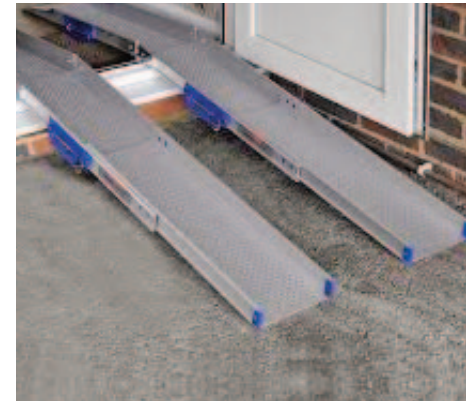

Folding Channel Ramp

- Portable, lightweight, and easy to store.

Specifications:

- Length: 1100mm
- Width: 210mm
- Max Load Height: 180mm
- Weight per Ramp: 3.7kg
- Capacity: 400kg

[Folding Channel Ramps - The Ramp People 1100mm](#)

Portable loop system

- Enhances accessibility for individuals with hearing difficulties.
- Simple one-button operation, lightweight, and portable.

[Video: PL1/K1 Hearing Loop](#)